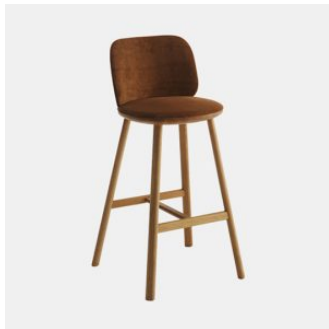

Palmo Timber Trestle

DESIGN LUCIDI PEVERE
CANTARUTTI BEECH TIMBER FINISHES, ITALY

Welcoming and inviting, Palmo unites two souls in a promise of comfort and functionality: soft and defined lines are found in harmonious proportions that link a modern and captivating design to a sense of comfort and dynamism. Designed by LucidiPevere, Palmo is a collection that enhances professional and commercial common spaces and domestic environments of diverse styles.

The chair, armchair and stool are finished in selected materials to create combinations with multiple solutions, including reassuring monochromes and more contemporary contrasts. Stool and bench complete this vast family with a rational and charismatic character.

Optional Back: Beech wood panel to selected house finish

Underseat & Frame: Beech wood to selected house finish

Glides: Nylon

COLLECTION

Palmo Timber
CHAIR
CANTARUTTI

Palmo Timber Trestle
CHAIR
CANTARUTTI

Palmo Timber
ARMCHAIR
CANTARUTTI

Palmo Timber Trestle
ARMCHAIR
CANTARUTTI

Palmo Timber
STOOL
CANTARUTTI

Palmo Timber with Arms
STOOL
CANTARUTTI

Palmo Metal
CHAIR
CANTARUTTI

Palmo Metal 4-Way Swivel
CHAIR
CANTARUTTI

SYDNEY
5/50 Stanley Street
Darlinghurst