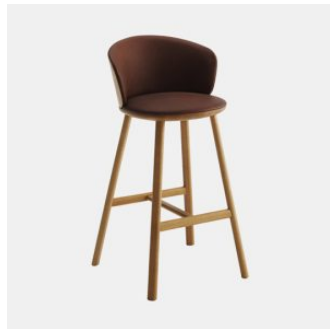

Palmo Timber Trestle

DESIGN LUCIDI PEVERE
CANTARUTTI BEECH TIMBER FINISHES, ITALY

Welcoming and inviting, Palmo unites two souls in a promise of comfort and functionality: soft and defined lines are found in harmonious proportions that link a modern and captivating design to a sense of comfort and dynamism. Designed by LucidiPevere, Palmo is a collection that enhances professional and commercial common spaces and domestic environments of diverse styles.

The chair, armchair and stool are finished in selected materials to create combinations with multiple solutions, including reassuring monochromes and more contemporary contrasts. Stool and bench complete this vast family with a rational and charismatic character.

Optional Back: Beech wood panel to selected house finish

Underseat & Frame: Beech wood to selected house finish

Glides: Nylon

COLLECTION

Palmo Timber
CHAIR
CANTARUTTI

Palmo Timber Trestle
CHAIR
CANTARUTTI

Palmo Timber
ARMCHAIR
CANTARUTTI

Palmo Timber Trestle
ARMCHAIR
CANTARUTTI

Palmo Timber
STOOL
CANTARUTTI

Palmo Timber with Arms
STOOL
CANTARUTTI

Palmo Metal
CHAIR
CANTARUTTI

Palmo Metal 4-Way Swivel
CHAIR
CANTARUTTI

SYDNEY
5/50 Stanley Street
Darlinghurst