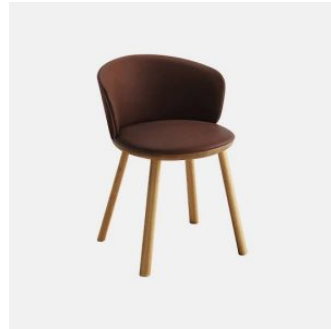

Palmo Timber Trestle

DESIGN LUCIDI PEVERE
CANTARUTTI BEECH TIMBER FINISHES, ITALY

Welcoming and inviting, Palmo unites two souls in a promise of comfort and functionality: soft and defined lines are found in harmonious proportions that link a modern and captivating design to a sense of comfort and dynamism. Designed by LucidiPevere, Palmo is a collection that enhances professional and commercial common spaces and domestic environments of diverse styles.

The chair, armchair and stool are finished in selected materials to create combinations with multiple solutions, including reassuring monochromes and more contemporary contrasts. Stool and bench complete this vast family with a rational and charismatic character.

Optional Back: Beech wood panel to selected house finish

Underseat & Frame: Beech wood to selected house finish

Glides: Nylon

COLLECTION

Palmo Timber
CHAIR
CANTARUTTI

Palmo Timber Trestle
CHAIR
CANTARUTTI

Palmo Timber
ARMCHAIR
CANTARUTTI

Palmo Timber Trestle
ARMCHAIR
CANTARUTTI

Palmo Timber
STOOL
CANTARUTTI

Palmo Timber with Arms
STOOL
CANTARUTTI

Palmo Metal
CHAIR
CANTARUTTI

Palmo Metal 4-Way Swivel
CHAIR
CANTARUTTI

SYDNEY
5/50 Stanley Street
Darlinghurst