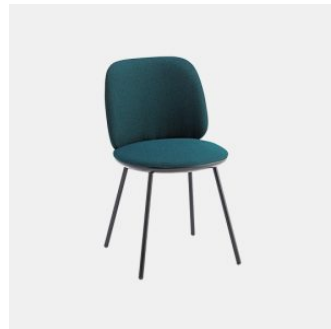

Palmo Timber Trestle

DESIGN LUCIDI PEVERE
CANTARUTTI BEECH TIMBER FINISHES, ITALY

Welcoming and inviting, Palmo unites two souls in a promise of comfort and functionality: soft and defined lines are found in harmonious proportions that link a modern and captivating design to a sense of comfort and dynamism. Designed by LucidiPevere, Palmo is a collection that enhances professional and commercial common spaces and domestic environments of diverse styles.

The chair, armchair and stool are finished in selected materials to create combinations with multiple solutions, including reassuring monochromes and more contemporary contrasts. Stool and bench complete this vast family with a rational and charismatic character.

Optional Back: Beech wood panel to selected house finish

Underseat & Frame: Beech wood to selected house finish

Glides: Nylon

COLLECTION

Palmo Timber
CHAIR
CANTARUTTI

Palmo Timber Trestle
CHAIR
CANTARUTTI

Palmo Timber
ARMCHAIR
CANTARUTTI

Palmo Timber Trestle
ARMCHAIR
CANTARUTTI

Palmo Timber
STOOL
CANTARUTTI

Palmo Timber with Arms
STOOL
CANTARUTTI

Palmo Metal
CHAIR
CANTARUTTI

Palmo Metal 4-Way Swivel
CHAIR
CANTARUTTI

SYDNEY
5/50 Stanley Street
Darlinghurst