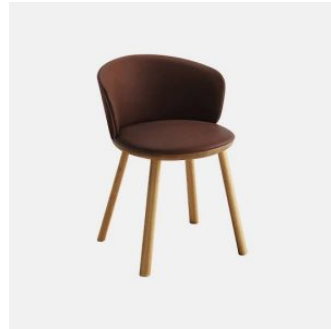

Palmo Timber Trestle

cantarutti

DESIGN LUCIDI PEVERE
CANTARUTTI, ITALY

Welcoming and inviting, Palmo unites two souls in a promise of comfort and functionality: soft and defined lines are found in harmonious proportions that link a modern and captivating design to a sense of comfort and dynamism. Designed by Lucidi Peverè, Palmo is a collection that enhances professional and commercial common spaces and domestic environments of diverse styles.

The chair, armchair and stool are finished in selected materials to create combinations with multiple solutions, including reassuring monochromes and more contemporary contrasts. Stool and bench complete this vast family with a rational and charismatic character.

Optional Back: Beech wood panel to selected house finish

Underseat & Frame: Beech wood to selected house finish

Glides: Nylon

COLLECTION

Palmo Timber
CHAIR
CANTARUTTI

Palmo Timber Trestle
CHAIR
CANTARUTTI

Palmo Timber
ARMCHAIR
CANTARUTTI

Palmo Timber Trestle
ARMCHAIR
CANTARUTTI

Palmo Timber
STOOL
CANTARUTTI

Palmo Timber with Arms
STOOL
CANTARUTTI

Palmo Metal
CHAIR
CANTARUTTI

Palmo Metal 4-Way Swivel
CHAIR
CANTARUTTI

SYDNEY
5/50 Stanley Street
Darlinghurst