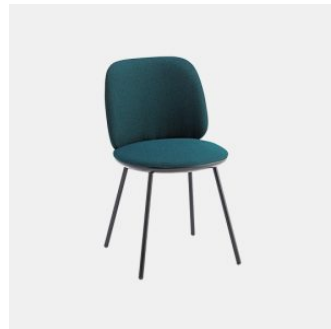

Palmo Timber Trestle

cantarutti

DESIGN LUCIDI PEVERE
CANTARUTTI, ITALY

Welcoming and inviting, Palmo unites two souls in a promise of comfort and functionality: soft and defined lines are found in harmonious proportions that link a modern and captivating design to a sense of comfort and dynamism. Designed by Lucidi Peverè, Palmo is a collection that enhances professional and commercial common spaces and domestic environments of diverse styles.

The chair, armchair and stool are finished in selected materials to create combinations with multiple solutions, including reassuring monochromes and more contemporary contrasts. Stool and bench complete this vast family with a rational and charismatic character.

Optional Back: Beech wood panel to selected house finish

Underseat & Frame: Beech wood to selected house finish

Glides: Nylon

COLLECTION

Palmo Timber
CHAIR
CANTARUTTI

Palmo Timber Trestle
CHAIR
CANTARUTTI

Palmo Timber
ARMCHAIR
CANTARUTTI

Palmo Timber Trestle
ARMCHAIR
CANTARUTTI

Palmo Timber
STOOL
CANTARUTTI

Palmo Timber with Arms
STOOL
CANTARUTTI

Palmo Metal
CHAIR
CANTARUTTI

Palmo Metal 4-Way Swivel
CHAIR
CANTARUTTI

SYDNEY
5/50 Stanley Street
Darlinghurst