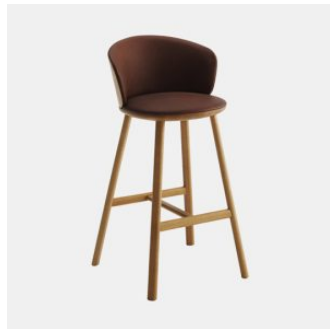

Palmo Timber Trestle

cantarutti

DESIGN LUCIDI PEVERE
CANTARUTTI, ITALY

Welcoming and inviting, Palmo unites two souls in a promise of comfort and functionality: soft and defined lines are found in harmonious proportions that link a modern and captivating design to a sense of comfort and dynamism. Designed by Lucidi Peverè, Palmo is a collection that enhances professional and commercial common spaces and domestic environments of diverse styles.

The chair, armchair and stool are finished in selected materials to create combinations with multiple solutions, including reassuring monochromes and more contemporary contrasts. Stool and bench complete this vast family with a rational and charismatic character.

Optional Back: Beech wood panel to selected house finish

Underseat & Frame: Beech wood to selected house finish

Glides: Nylon

COLLECTION

Palmo Timber
CHAIR
CANTARUTTI

Palmo Timber Trestle
CHAIR
CANTARUTTI

Palmo Timber
ARMCHAIR
CANTARUTTI

Palmo Timber Trestle
ARMCHAIR
CANTARUTTI

Palmo Timber
STOOL
CANTARUTTI

Palmo Timber with Arms
STOOL
CANTARUTTI

Palmo Metal
CHAIR
CANTARUTTI

Palmo Metal 4-Way Swivel
CHAIR
CANTARUTTI

SYDNEY
5/50 Stanley Street
Darlinghurst