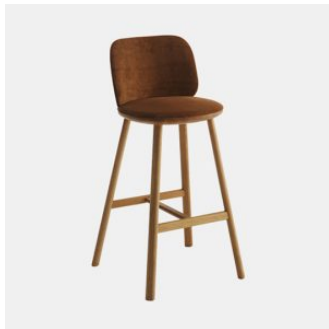

Palmo Timber Trestle

cantarutti

DESIGN LUCIDI PEVERE
CANTARUTTI, ITALY

Welcoming and inviting, Palmo unites two souls in a promise of comfort and functionality: soft and defined lines are found in harmonious proportions that link a modern and captivating design to a sense of comfort and dynamism. Designed by Lucidi Peverè, Palmo is a collection that enhances professional and commercial common spaces and domestic environments of diverse styles.

The chair, armchair and stool are finished in selected materials to create combinations with multiple solutions, including reassuring monochromes and more contemporary contrasts. Stool and bench complete this vast family with a rational and charismatic character.

Optional Back: Beech wood panel to selected house finish

Underseat & Frame: Beech wood to selected house finish

Glides: Nylon

COLLECTION

Palmo Timber
CHAIR
CANTARUTTI

Palmo Timber Trestle
CHAIR
CANTARUTTI

Palmo Timber
ARMCHAIR
CANTARUTTI

Palmo Timber Trestle
ARMCHAIR
CANTARUTTI

Palmo Timber
STOOL
CANTARUTTI

Palmo Timber with Arms
STOOL
CANTARUTTI

Palmo Metal
CHAIR
CANTARUTTI

Palmo Metal 4-Way Swivel
CHAIR
CANTARUTTI

SYDNEY
5/50 Stanley Street
Darlinghurst