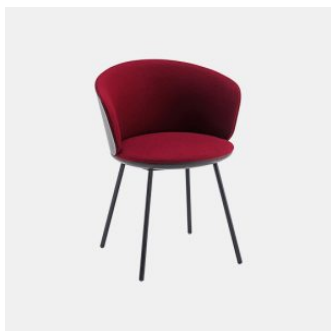

Palmo Timber with Arms

DESIGN LUCIDI PEVERE
CANTARUTTI BEECH TIMBER FINISHES, ITALY

Welcoming and inviting, Palmo unites two souls in a promise of comfort and functionality: soft and defined lines are found in harmonious proportions that link a modern and captivating design to a sense of comfort and dynamism. Designed by LucidiPevere, Palmo is a collection that enhances professional and commercial common spaces and domestic environments of diverse styles.

The chair, armchair and stool are finished in selected materials to create combinations with multiple solutions, including reassuring monochromes and more contemporary contrasts. Stool and bench complete this vast family with a rational and charismatic character.

Glides: Nylon

COLLECTION

Palmo Timber
CHAIR
CANTARUTTI

Palmo Timber Trestle
CHAIR
CANTARUTTI

Palmo Timber
ARMCHAIR
CANTARUTTI

Palmo Timber Trestle
ARMCHAIR
CANTARUTTI

Palmo Timber
STOOL
CANTARUTTI

Palmo Timber with Arms
STOOL
CANTARUTTI

Palmo Metal
CHAIR
CANTARUTTI

Palmo Metal 4-Way Swivel
CHAIR
CANTARUTTI

SYDNEY
5/50 Stanley Street
Darlinghurst

+61 2 9358 1155

MELBOURNE
11 Stanley Street
Collingwood

+61 3 9417 0781

ownworld.com.au

Palmo Metal
ARMCHAIR
CANTARUTTI