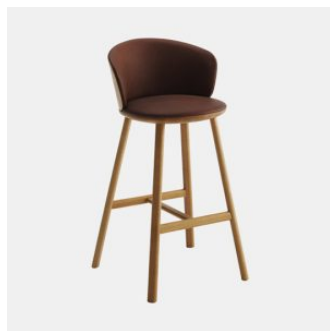

Palmo Timber with Arms

DESIGN LUCIDI PEVERE
CANTARUTTI BEECH TIMBER FINISHES, ITALY

Welcoming and inviting, Palmo unites two souls in a promise of comfort and functionality: soft and defined lines are found in harmonious proportions that link a modern and captivating design to a sense of comfort and dynamism. Designed by LucidiPevere, Palmo is a collection that enhances professional and commercial common spaces and domestic environments of diverse styles.

The chair, armchair and stool are finished in selected materials to create combinations with multiple solutions, including reassuring monochromes and more contemporary contrasts. Stool and bench complete this vast family with a rational and charismatic character.

Glides: Nylon

COLLECTION

Palmo Timber
CHAIR
CANTARUTTI

Palmo Timber Trestle
CHAIR
CANTARUTTI

Palmo Timber
ARMCHAIR
CANTARUTTI

Palmo Timber Trestle
ARMCHAIR
CANTARUTTI

Palmo Timber
STOOL
CANTARUTTI

Palmo Timber with Arms
STOOL
CANTARUTTI

Palmo Metal
CHAIR
CANTARUTTI

Palmo Metal 4-Way Swivel
CHAIR
CANTARUTTI

SYDNEY
5/50 Stanley Street
Darlinghurst

+61 2 9358 1155

MELBOURNE
11 Stanley Street
Collingwood

+61 3 9417 0781

ownworld.com.au

Palmo Metal
ARMCHAIR
CANTARUTTI