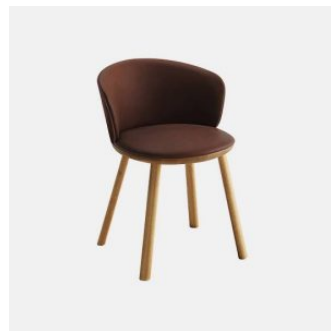

Palmo Timber with Arms

DESIGN LUCIDI PEVERE
CANTARUTTI BEECH TIMBER FINISHES, ITALY

Welcoming and inviting, Palmo unites two souls in a promise of comfort and functionality: soft and defined lines are found in harmonious proportions that link a modern and captivating design to a sense of comfort and dynamism. Designed by LucidiPevere, Palmo is a collection that enhances professional and commercial common spaces and domestic environments of diverse styles.

The chair, armchair and stool are finished in selected materials to create combinations with multiple solutions, including reassuring monochromes and more contemporary contrasts. Stool and bench complete this vast family with a rational and charismatic character.

MATERIALS

Seat Pad and Back: FR polyurethane foam padding, upholstered in House Fabric, House Leather or COM/COL

Optional Back: Beech wood panel to selected house finish

Underseat & Frame: Beech wood to selected house finish

Glides: Nylon

COLLECTION

Palmo Timber
CHAIR
CANTARUTTI

Palmo Timber Trestle
CHAIR
CANTARUTTI

Palmo Timber
ARMCHAIR
CANTARUTTI

Palmo Timber Trestle
ARMCHAIR
CANTARUTTI

Palmo Timber
STOOL
CANTARUTTI

Palmo Timber with Arms
STOOL
CANTARUTTI