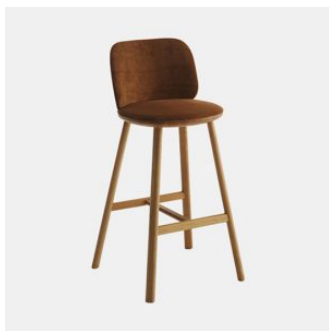

Palmo Timber with Arms

DESIGN LUCIDI PEVERE
CANTARUTTI BEECH TIMBER FINISHES, ITALY

Welcoming and inviting, Palmo unites two souls in a promise of comfort and functionality: soft and defined lines are found in harmonious proportions that link a modern and captivating design to a sense of comfort and dynamism. Designed by LucidiPevere, Palmo is a collection that enhances professional and commercial common spaces and domestic environments of diverse styles.

The chair, armchair and stool are finished in selected materials to create combinations with multiple solutions, including reassuring monochromes and more contemporary contrasts. Stool and bench complete this vast family with a rational and charismatic character.

Glides: Nylon

COLLECTION

Palmo Timber
CHAIR
CANTARUTTI

Palmo Timber Trestle
CHAIR
CANTARUTTI

Palmo Timber
ARMCHAIR
CANTARUTTI

Palmo Timber Trestle
ARMCHAIR
CANTARUTTI

Palmo Timber
STOOL
CANTARUTTI

Palmo Timber with Arms
STOOL
CANTARUTTI

Palmo Metal
CHAIR
CANTARUTTI

Palmo Metal 4-Way Swivel
CHAIR
CANTARUTTI

SYDNEY
5/50 Stanley Street
Darlinghurst

+61 2 9358 1155

MELBOURNE
11 Stanley Street
Collingwood

+61 3 9417 0781

ownworld.com.au

Palmo Metal
ARMCHAIR
CANTARUTTI