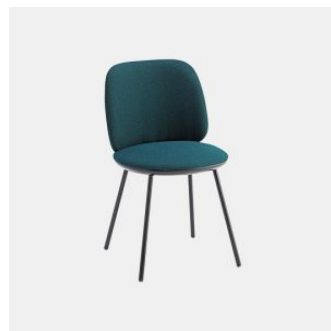

Palmo Timber with Arms

DESIGN LUCIDI PEVERE
CANTARUTTI BEECH TIMBER FINISHES, ITALY

Welcoming and inviting, Palmo unites two souls in a promise of comfort and functionality: soft and defined lines are found in harmonious proportions that link a modern and captivating design to a sense of comfort and dynamism. Designed by LucidiPevere, Palmo is a collection that enhances professional and commercial common spaces and domestic environments of diverse styles.

The chair, armchair and stool are finished in selected materials to create combinations with multiple solutions, including reassuring monochromes and more contemporary contrasts. Stool and bench complete this vast family with a rational and charismatic character.

MATERIALS

Seat Pad and Back: FR polyurethane foam padding, upholstered in House Fabric, House Leather or COM/COL

Optional Back: Beech wood panel to selected house finish

Underseat & Frame: Beech wood to selected house finish

Glides: Nylon

COLLECTION

Palmo Timber
CHAIR
CANTARUTTI

Palmo Timber Trestle
CHAIR
CANTARUTTI

Palmo Timber
ARMCHAIR
CANTARUTTI

Palmo Timber Trestle
ARMCHAIR
CANTARUTTI

Palmo Timber
STOOL
CANTARUTTI

Palmo Timber with Arms
STOOL
CANTARUTTI