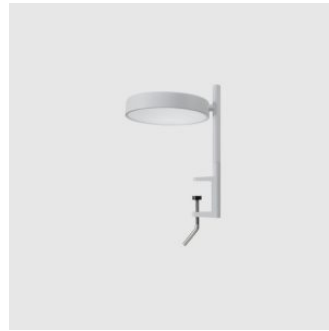

Pastille
CLAMP LAMP
WÄSTBERG