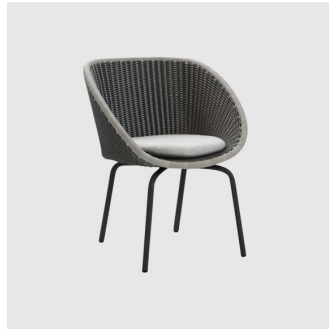

Peacock

Cane-line

DESIGN FOERSOM&HIORT-LORENZEN
CANE-LINE, DENMARK

With its exotic design, Peacock is categorised by its fan shaped seat. The intricate, hand woven design features a unique two-tone finish resulting in very unique look.

Peacock is available as a chair or lounge chair. Optional seat cushions are also available. The Cane-line Weave makes it ideal for outdoor use in any climate, as it is both temperature and UV-resistant.

W 610 D 610 H 800 | SH 470 AH 700 (mm)

MATERIALS

Seat and back: Made of Cane-Line Weave, to selected finish

Base: Made of solid Teak

Glides: Nylon glides

COLLECTION

Peacock
LOUNGE CHAIR
CANE-LINE

Peacock
CHAIR
CANE-LINE