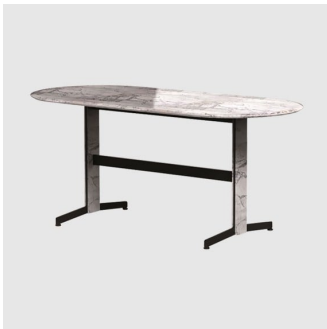

DIMENSIONS

Art.1066

W 600 D 600 H 740 (mm)

W 700 D 700 H 740 (mm)

DIA 600 H 500 (mm)

DIA 700 H 700 (mm)

Art.1067

W 1700 D 800 H 760 (mm)

Art.1068

W 1700 D 900 H 750 (mm)

Art.1069

W 2400 D 900 H 750 (mm)

MATERIALS

Table Top: MDF substrate finished to HPL laminate or selected house veneer or 20mm thick beveled marble to selected house colour

Base: Constructed from metal powdercoated to selected house colour and finished in house veneer or marble to selected house colour

Glides: Adjustable plastic standard glides

COLLECTION

Piana
MEETING/DINING TABLE
ARRMET