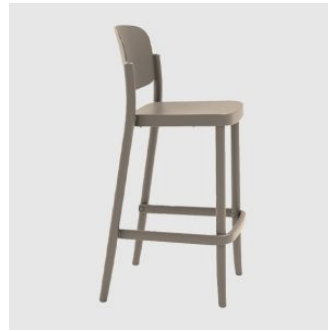

Piazza
STOOL
COLOS

SYDNEY
5/50 Stanley Street
Darlinghurst

+61 2 9358 1155

MELBOURNE
11 Stanley Street
Collingwood

+61 3 9417 0781

ownworld.com.au