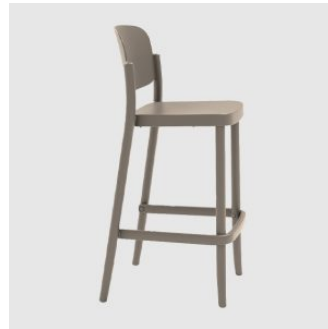

Piazza
STOOL
COLOS

SYDNEY
5/50 Stanley Street
Darlinghurst

+61 2 9358 1155

MELBOURNE
11 Stanley Street
Collingwood

+61 3 9417 0781

ownworld.com.au