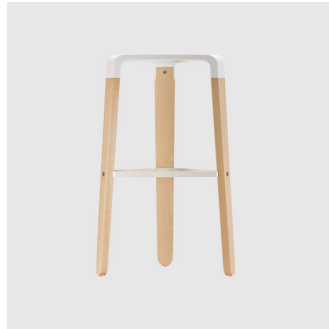

Picapau
STOOL
INFINITI

SYDNEY
5/50 Stanley Street
Darlinghurst

+61293581155

MELBOURNE
11 Stanley Street
Collingwood

+61394170781

ownworld.com.au