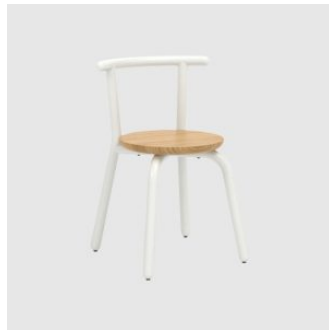

Picket
CHAIR
DERLOT

SYDNEY
5/50 Stanley Street
Darlinghurst

+61293581155

MELBOURNE
11 Stanley Street
Collingwood

+61394170781

ownworld.com.au