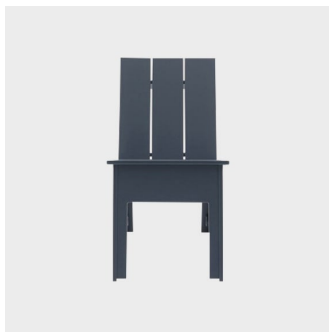

DIMENSIONS

PK-LBS

W 535 D 755 H 765 | SH 400 (mm)

MATERIALS

Constructed from 100% recycled High Density Polyethylene (HDPE)

COLLECTION

Picket Tall
LOUNGE CHAIR
LOLL DESIGNS