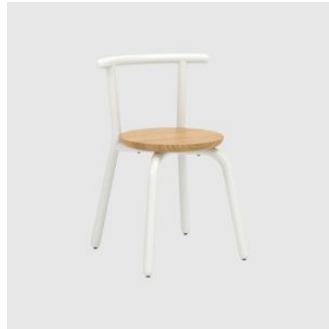

Picket
CHAIR
DERLOT

SYDNEY
5/50 Stanley Street
Darlinghurst

+61 2 9358 1155

MELBOURNE
11 Stanley Street
Collingwood

+61 3 9417 0781

ownworld.com.au