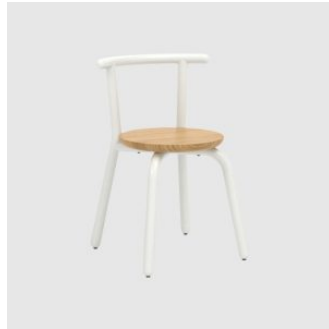

Picket Low

DESIGN ALEXANDER LOTERSZTAIN
DERLOT, AUSTRALIA

The classic but playful form of the Picket collection allows for flexible use, whether it be for hospitality or home. Soft edges and a flowing form add to the warm nature of the Picket collection and make for relaxed and comfortable seating. The picket range responds to ideals of timelessness and versatility with a whimsical attitude.

+61 2 9358 1155

MELBOURNE
11 Stanley Street
Collingwood

+61 3 9417 0781

ownworld.com.au

DIMENSIONS

W 360 D 370 H 450 (mm)

MATERIALS

Seat: Solid American Oak, LDPE plastic or Upholstered in COM

Frame: Mild steel to house powdercoat colour

Other Features: PE glides

COLLECTION

Picket
STOOL
DERLOT

Picket
CHAIR
DERLOT

SYDNEY
5/50 Stanley Street
Darlinghurst

+61 2 9358 1155

MELBOURNE
11 Stanley Street
Collingwood