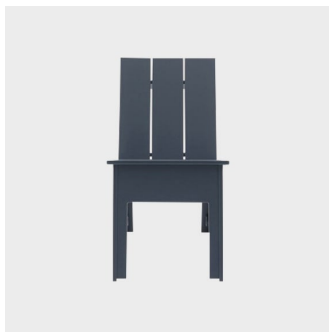

DIMENSIONS

PK-LBST

W 470 D 780 H 805 | SH 445 (mm)

MATERIALS

Constructed from 100% recycled High Density Polyethylene (HDPE)

COLLECTION

Picket Tall
LOUNGE CHAIR
LOLL DESIGNS