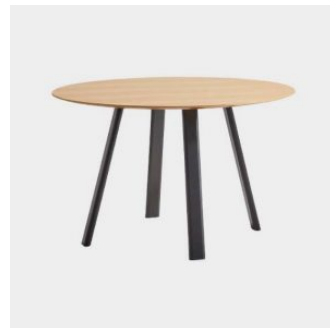

Plania Round
MEETING/DINING TABLE
INCLASS

SYDNEY
5/50 Stanley Street
Darlinghurst

+61 2 9358 1155

MELBOURNE
11 Stanley Street
Collingwood

+61 3 9417 0781

ownworld.com.au