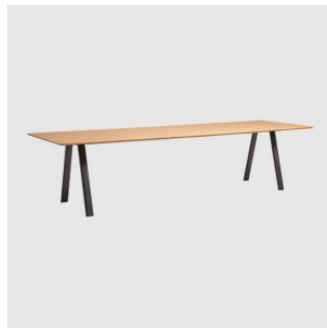

Structure: Aluminium frame, to selected finish

Base: Constructed from aluminium or solid timber, to selected finish

Glides: Nylon glides

COLLECTION

Plania
BENCH
INCLASS

Plania Oval
MEETING/DINING TABLE
INCLASS