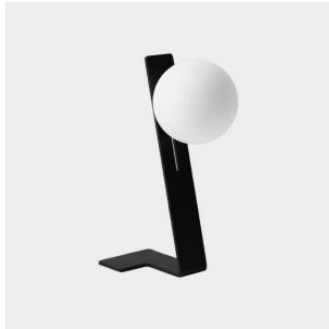

DIMENSIONS

---

450 dia H 750 (mm)

MATERIALS

Top: Ceramic (6mm), wood veneer (20mm) or marble (20mm).

Base: Steel to house powdercoat colour

Other Features: PE glides

COLLECTION

Suspense
TABLE LAMP
MIDJ