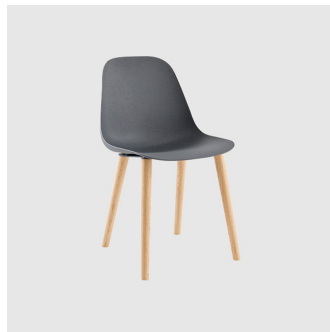

Pola Light 4-Leg

CRASSEVIG

DESIGN LC DESIGN
CRASSEVIG, ITALY

The shell of the Pola Light and Pola Round seating collection has a strikingly simple shape which follows and supports the lines of the human body with amazing comfort. Constructed in polypropylene, the shells are available un-upholstered in 7 solid colours, with an upholstered seat pad or fully upholstered fabric or leather.

Designed for heavy contract use, Pola is ideal for hospitality, workplace, education and residential environments and is also suitable for outdoor use when specified in suitable finishes. Produced using low environmental impact processes, the Pola chair is lightweight and easily stackable 16 high without arms, or 10 high with arms.

The Pola family of seating includes a chair and armchair on a variety of base options: 4 Leg (timber or steel), Sled, 4-Way Swivel on glides, timber 4-Way Trestle and 5-Way Swivel chair on castors. Chairs are available with or without arms, and in selected house colours or finishes

COLLECTION

Pola Light 4-Leg
STACKING CHAIR
CRASSEVIG

Pola Light 4-Leg
STOOL
CRASSEVIG

Pola Light 4-Way Swivel
MEETING CHAIR
CRASSEVIG

Pola Light 5-Way Castor
TASK CHAIR
CRASSEVIG

Pola Light Sled
STACKING CHAIR
CRASSEVIG