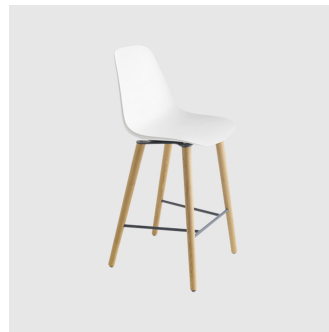

Pola Light Timber 4-Leg
STOOL
CRASSEVIG