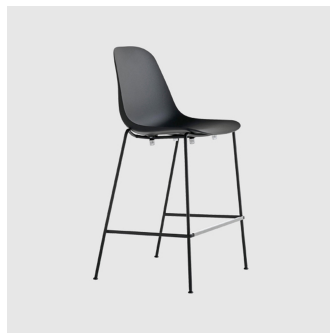

Pola Light 4-Leg

CRASSEVIG

DESIGN LC DESIGN
CRASSEVIG, ITALY

The shell of the Pola Light and Pola Round seating collection has a strikingly simple shape which follows and supports the lines of the human body with amazing comfort. Constructed in polypropylene, the shells are available un-upholstered in 7 solid colours, with an upholstered seat pad or fully upholstered fabric or leather.

Designed for heavy contract use, Pola is ideal for hospitality, workplace, education and residential environments and is also suitable for outdoor use when specified in suitable finishes. Produced using low environmental impact processes, the Pola chair is lightweight and easily stackable 16 high without arms, or 10 high with arms.

The Pola family of seating includes a chair and armchair on a variety of base options: 4 Leg (timber or steel), Sled, 4-Way Swivel on glides, timber 4-Way Trestle and 5-Way Swivel chair on castors. Chairs are available with or without arms, and in selected house colours or finishes

COLLECTION

Pola Light 4-Leg
STACKING CHAIR
CRASSEVIG

Pola Light 4-Leg
STOOL
CRASSEVIG

Pola Light 4-Way Swivel
MEETING CHAIR
CRASSEVIG

Pola Light 5-Way Castor
TASK CHAIR
CRASSEVIG

Pola Light Sled
STACKING CHAIR
CRASSEVIG