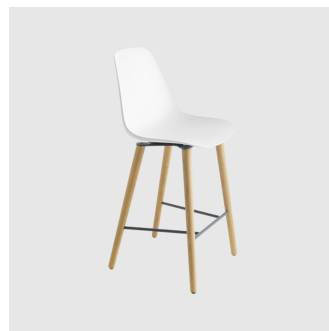

Pola Light Timber 4-Leg
STOOL
CRASSEVIG