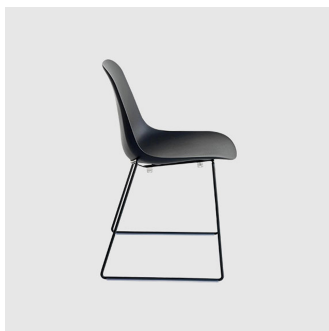

Pola Light Timber 4-Leg

CRASSEVIG

DESIGN LC DESIGN
CRASSEVIG, ITALY

The shell of the Pola Light and Pola Round seating collection has a strikingly simple shape which follows and supports the lines of the human body with amazing comfort. Constructed in polypropylene, the shells are available un-upholstered in 7 solid colours, with an upholstered seat pad or fully upholstered fabric or leather.

Designed for heavy contract use, Pola is ideal for hospitality, workplace, education and residential environments and is also suitable for outdoor use when specified in suitable finishes. Produced using low environmental impact processes, the Pola chair is lightweight and easily stackable 16 high without arms, or 10 high with arms.

The Pola family of seating includes a chair and armchair on a variety of base options: 4 Leg (timber or steel), Sled, 4-Way Swivel on glides, timber 4-Way Trestle and 5-Way Swivel chair on castors. Chairs are available with or without arms, and in selected house colours or finishes

COLLECTION

Pola Light 4-Leg
STACKING CHAIR
CRASSEVIG

Pola Light 4-Leg
STOOL
CRASSEVIG

Pola Light 4-Way Swivel
MEETING CHAIR
CRASSEVIG

Pola Light 5-Way Castor
TASK CHAIR
CRASSEVIG

Pola Light Sled
STACKING CHAIR
CRASSEVIG