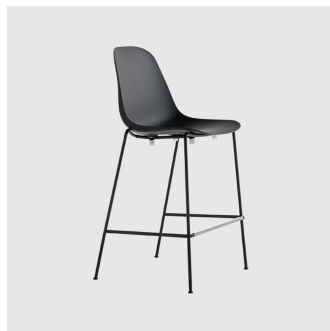

Pola Light Timber 4-Leg

CRASSEVIG

DESIGN LC DESIGN
CRASSEVIG, ITALY

The shell of the Pola Light and Pola Round seating collection has a strikingly simple shape which follows and supports the lines of the human body with amazing comfort. Constructed in polypropylene, the shells are available un-upholstered in 7 solid colours, with an upholstered seat pad or fully upholstered fabric or leather.

Designed for heavy contract use, Pola is ideal for hospitality, workplace, education and residential environments and is also suitable for outdoor use when specified in suitable finishes. Produced using low environmental impact processes, the Pola chair is lightweight and easily stackable 16 high without arms, or 10 high with arms.

The Pola family of seating includes a chair and armchair on a variety of base options: 4 Leg (timber or steel), Sled, 4-Way Swivel on glides, timber 4-Way Trestle and 5-Way Swivel chair on castors. Chairs are available with or without arms, and in selected house colours or finishes

COLLECTION

Pola Light 4-Leg
STACKING CHAIR
CRASSEVIG

Pola Light 4-Leg
STOOL
CRASSEVIG

Pola Light 4-Way Swivel
MEETING CHAIR
CRASSEVIG

Pola Light 5-Way Castor
TASK CHAIR
CRASSEVIG

Pola Light Sled
STACKING CHAIR
CRASSEVIG