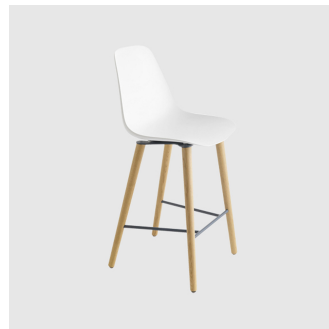

Pola Light Timber 4-Leg
STOOL
CRASSEVIG