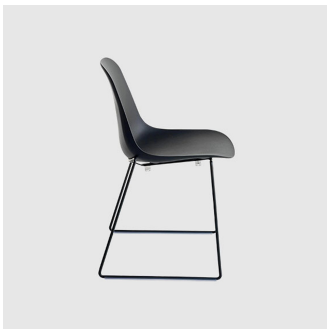

Pola Light Sled
STACKING CHAIR
CRASSEVIG