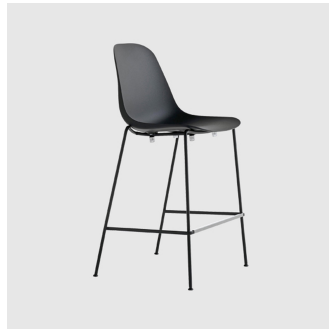

Pola Light Timber Trestle

CRASSEVIG

DESIGN LC DESIGN
CRASSEVIG, ITALY

The shell of the Pola Light and Pola Round seating collection has a strikingly simple shape which follows and supports the lines of the human body with amazing comfort. Constructed in polypropylene, the shells are available un-upholstered in 7 solid colours, with an upholstered seat pad or fully upholstered fabric or leather.

Designed for heavy contract use, Pola is ideal for hospitality, workplace, education and residential environments and is also suitable for outdoor use when specified in suitable finishes. Produced using low environmental impact processes, the Pola chair is lightweight and easily stackable 16 high without arms, or 10 high with arms.

ownworld.com.au

DIMENSIONS

POLAR/WP

W 550 D 550 H 810 | SH 4600 (mm)

MATERIALS

Shell: Constructed from thermoplastic polypropylene, to selected house colour

Upholstery: Fire retardant foam, seat only or fully upholstered in house fabric/leather or COM/COL

Base: Solid Oak timber to selected house colour

Glides: Standard plastic glides or felt glides for timber floors

COLLECTION

Pola Light 4-Leg
STACKING CHAIR
CRASSEVIG

Pola Light 4-Leg
STOOL
CRASSEVIG

Pola Light 4-Way Swivel
MEETING CHAIR
CRASSEVIG