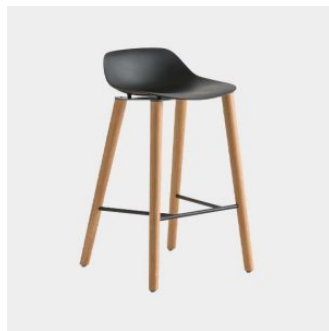

Pola Low Timber 4-Leg

STOOL
CRASSEVIG

SYDNEY
5/50 Stanley Street
Darlinghurst

+61 2 9358 1155

MELBOURNE
11 Stanley Street
Collingwood

+61 3 9417 0781

ownworld.com.au