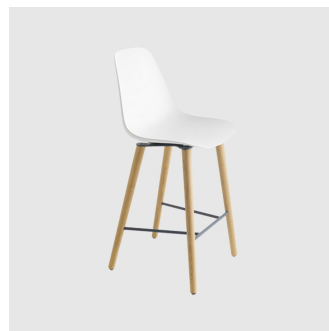

Pola Light Timber 4-Leg
STOOL
CRASSEVIG