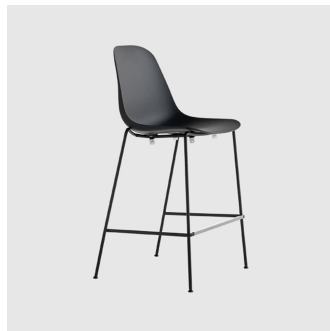

Pola Round 5-Way Castor

CRASSEVIG

DESIGN LC DESIGN
CRASSEVIG, ITALY

The shell of the Pola Light and Pola Round seating collection has a strikingly simple shape which follows and supports the lines of the human body with amazing comfort. Constructed in polypropylene, the shells are available un-upholstered in 7 solid colours, with an upholstered seat pad or fully upholstered fabric or leather.

Designed for heavy contract use, Pola is ideal for hospitality, workplace, education and residential environments and is also suitable for outdoor use when specified in suitable finishes. Produced using low environmental impact processes, the Pola chair is lightweight and easily stackable 16 high without arms, or 10 high with arms.

The Pola family of seating includes a chair and armchair on a variety of base options: 4 Leg (timber or steel), Sled, 4-Way Swivel on glides, timber 4-Way Trestle and 5-Way Swivel chair on castors. Chairs are available with or without arms, and in selected house colours or finishes

Base: Aluminium steel frame, powdercoated to house colour

Castors: Polymer soft tread castors

COLLECTION

Pola Light 4-Leg
STACKING CHAIR
CRASSEVIG

Pola Light 4-Leg
STOOL
CRASSEVIG

Pola Light 4-Way Swivel
MEETING CHAIR
CRASSEVIG