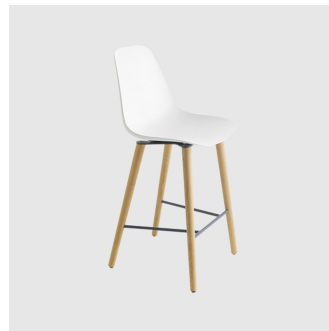

Pola Light Timber 4-Leg
STOOL
CRASSEVIG