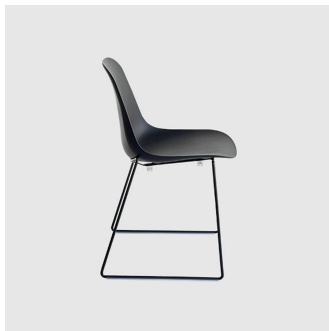

Pola Light Sled
STACKING CHAIR
CRASSEVIG