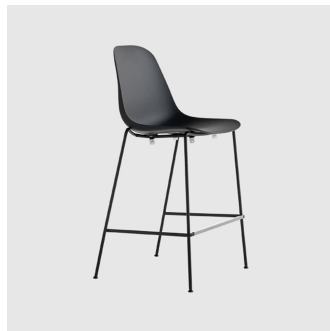

Pola Round Timber 4-Leg

CRASSEVIG

DESIGN LC DESIGN
CRASSEVIG, ITALY

The shell of the Pola Light and Pola Round seating collection has a strikingly simple shape which follows and supports the lines of the human body with amazing comfort. Constructed in polypropylene, the shells are available un-upholstered in 7 solid colours, with an upholstered seat pad or fully upholstered fabric or leather.

Designed for heavy contract use, Pola is ideal for hospitality, workplace, education and residential environments and is also suitable for outdoor use when specified in suitable finishes. Produced using low environmental impact processes, the Pola chair is lightweight and easily stackable 16 high without arms, or 10 high with arms.

The Pola family of seating includes a chair and armchair on a variety of base options: 4 Leg (timber or steel), Sled, 4-Way Swivel on glides, timber 4-Way Trestle and 5-Way Swivel chair on castors. Chairs are available with or without arms, and in selected house colours or finishes

Base: Solid Oak timber to selected house colour

Glides: Standard plastic glides or felt glides for timber floors

COLLECTION

Pola Light 4-Leg
STACKING CHAIR
CRASSEVIG

Pola Light 4-Leg
STOOL
CRASSEVIG

Pola Light 4-Way Swivel
MEETING CHAIR
CRASSEVIG