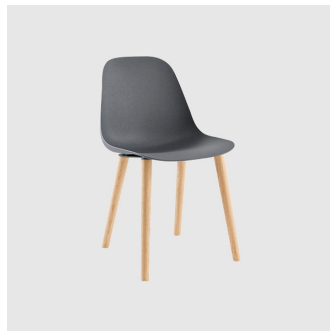

Pola Light Timber 4-Leg
CHAIR
CRASSEVIG