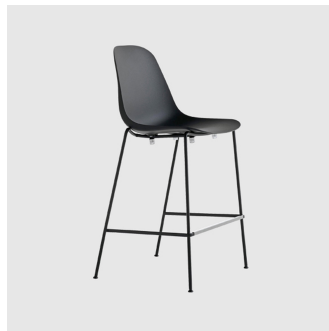

Pola Round Timber Trestle

CRASSEVIG

DESIGN LC DESIGN
CRASSEVIG, ITALY

The shell of the Pola Light and Pola Round seating collection has a strikingly simple shape which follows and supports the lines of the human body with amazing comfort. Constructed in polypropylene, the shells are available un-upholstered in 7 solid colours, with an upholstered seat pad or fully upholstered fabric or leather.

Designed for heavy contract use, Pola is ideal for hospitality, workplace, education and residential environments and is also suitable for outdoor use when specified in suitable finishes. Produced using low environmental impact processes, the Pola chair is lightweight and easily stackable 16 high without arms, or 10 high with arms.

The Pola family of seating includes a chair and armchair on a variety of base options: 4 Leg (timber or steel), Sled, 4-Way Swivel on glides, timber 4-Way Trestle and 5-Way Swivel chair on castors. Chairs are available with or without arms, and in selected house colours or finishes

Base: Solid Oak timber to selected house colour

Glides: Standard plastic glides or felt glides for timber floors

COLLECTION

Pola Light 4-Leg
STACKING CHAIR
CRASSEVIG

Pola Light 4-Leg
STOOL
CRASSEVIG

Pola Light 4-Way Swivel
MEETING CHAIR
CRASSEVIG