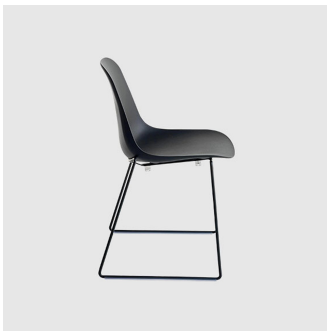

Pola Light Sled
STACKING CHAIR
CRASSEVIG