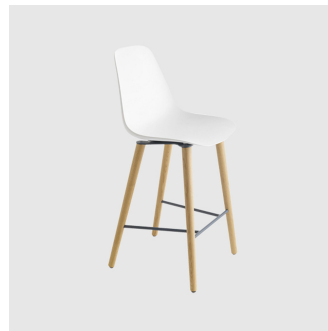

Pola Light Timber 4-Leg
STOOL
CRASSEVIG