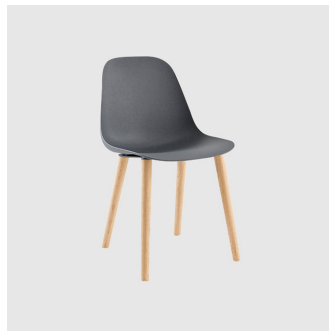

Pola Light Timber 4-Leg
CHAIR
CRASSEVIG