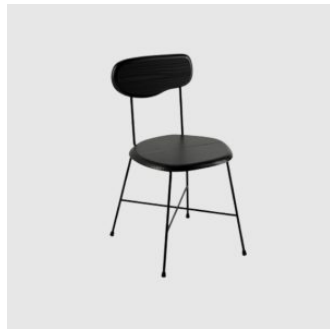

Pool

DOWEL JONES

DESIGN DALE HARDIMAN & ADAM LYNCH
DOWEL JONES, AUSTRALIA

The Pool Chair With Arms carries the motif of the Stool, where the linearity of the wire frame is interrupted by the organic wobble of the seat and backrest. The Pool chair features a powder-coated frame and timber seat and backrest. The Pool Collection is available in 27 frame colours, and various timber options.

MELBOURNE
11 Stanley Street
Collingwood

+61 3 9417 0781

ownworld.com.au

DIMENSIONS

W 490 D 470 H 720 | SH 450 (mm)

MATERIALS

Seat: Solid wood to house finish

Frame: Bent tubular steel to house powdercoat colour

Other Features: Rubber glides

COLLECTION

Pool
ARMCHAIR
DOWEL JONES

Pool
CHAIR
DOWEL JONES

Pool Low
STOOL
DOWEL JONES

Pool
STOOL
DOWEL JONES

SYDNEY
5/50 Stanley Street
Darlinghurst

+61 2 9358 1155