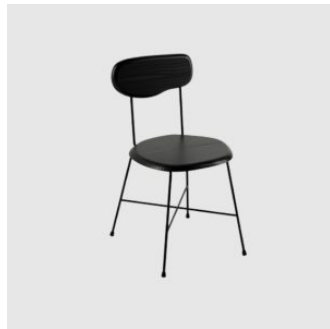

Pool

DOWEL JONES

DESIGN DALE HARDIMAN & ADAM LYNCH
DOWEL JONES, AUSTRALIA

The Pool Chair carries the motif of the Stool, where the linearity of the wire frame is interrupted by the organic wobble of the seat and backrest. The Pool chair features a powder-coated frame and timber seat and backrest. The Pool Collection is available in 27 frame colours, and various timber options.

MELBOURNE
11 Stanley Street
Collingwood

+61 3 9417 0781

ownworld.com.au

DIMENSIONS

W 410 D 470 H 720 | SH 450 (mm)

MATERIALS

Seat: Solid wood to house finish

Frame: Bent tubular steel to house powdercoat colour

Other Features: Rubber glides

COLLECTION

Pool
ARMCHAIR
DOWEL JONES

Pool
CHAIR
DOWEL JONES

Pool Low
STOOL
DOWEL JONES

Pool
STOOL
DOWEL JONES

SYDNEY
5/50 Stanley Street
Darlinghurst

+61 2 9358 1155