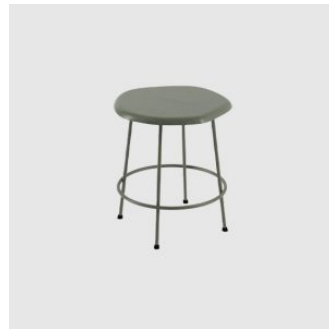

Pool

DOWEL JONES

DESIGN DALE HARDIMAN & ADAM LYNCH
DOWEL JONES, AUSTRALIA

The Pool Chair carries the motif of the Stool, where the linearity of the wire frame is interrupted by the organic wobble of the seat and backrest. The Pool chair features a powder-coated frame and timber seat and backrest. The Pool Collection is available in 27 frame colours, and various timber options.

Other Features: Rubber glides

COLLECTION

Pool
ARMCHAIR
DOWEL JONES

Pool
CHAIR
DOWEL JONES

Pool Low
STOOL
DOWEL JONES

Pool
STOOL
DOWEL JONES

SYDNEY
5/50 Stanley Street
Darlinghurst

+61 2 9358 1155