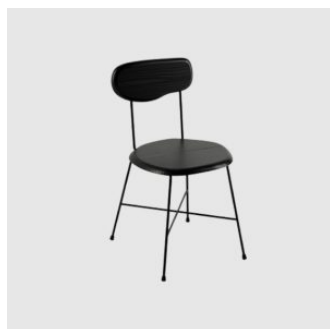

Pool

DOWEL JONES

DESIGN DALE HARDIMAN & ADAM LYNCH
DOWEL JONES, AUSTRALIA

The Pool stool offers a simplistic wire frame featuring the new wobble timber seat, adding organic curvature to a space. The Stool is available with both wobble and round timber seats.

MATERIALS

Seat: Solid wood to house finish

Frame: Bent tubular steel to house powdercoat colour

Other Features: Rubber glides

COLLECTION

Pool
ARMCHAIR
DOWEL JONES

Pool
CHAIR
DOWEL JONES

Pool Low
STOOL
DOWEL JONES