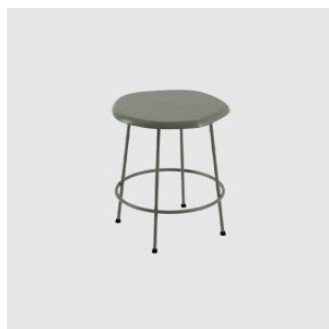

Pool

DOWEL JONES

DESIGN DALE HARDIMAN & ADAM LYNCH
DOWEL JONES, AUSTRALIA

The Pool stool offers a simplistic wire frame featuring the new wobble timber seat, adding organic curvature to a space. The Stool is available with both wobble and round timber seats.

MATERIALS

Seat: Solid wood to house finish

Frame: Bent tubular steel to house powdercoat colour

Other Features: Rubber glides

COLLECTION

Pool
ARMCHAIR
DOWEL JONES

Pool
CHAIR
DOWEL JONES

Pool Low
STOOL
DOWEL JONES