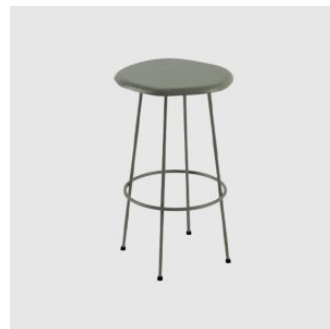

Pool Low

DOWEL JONES

DESIGN DALE HARDIMAN & ADAM LYNCH
DOWEL JONES, AUSTRALIA

The Pool Low stool offers a simplistic wire frame featuring the new wobble timber seat, adding organic curvature to a space. The Low Stool is available with both wobble and round timber seats.

Other Features: Rubber glides

COLLECTION

Pool
ARMCHAIR
DOWEL JONES

Pool
CHAIR
DOWEL JONES

Pool Low
STOOL
DOWEL JONES

Pool
STOOL
DOWEL JONES

SYDNEY
5/50 Stanley Street
Darlinghurst

+61 2 9358 1155