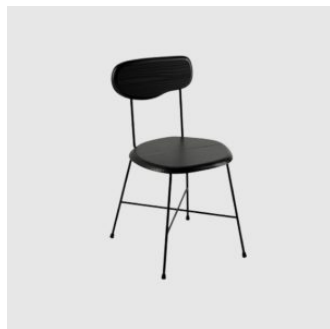

Pool Low

DOWEL JONES

DESIGN DALE HARDIMAN & ADAM LYNCH
DOWEL JONES, AUSTRALIA

The Pool Low stool offers a simplistic wire frame featuring the new wobble timber seat, adding organic curvature to a space. The Low Stool is available with both wobble and round timber seats.

MELBOURNE
11 Stanley Street
Collingwood

+61 3 9417 0781

ownworld.com.au

DIMENSIONS

Dia 375 H 450 (mm)

MATERIALS

Seat: Solid wood to house finish

Frame: Bent tubular steel to house powdercoat colour

Other Features: Rubber glides

COLLECTION

Pool
ARMCHAIR
DOWEL JONES

Pool
CHAIR
DOWEL JONES

Pool Low
STOOL
DOWEL JONES

Pool
STOOL
DOWEL JONES

SYDNEY
5/50 Stanley Street
Darlinghurst

+61 2 9358 1155