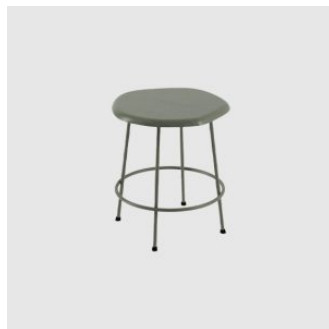

Pool Low

DOWEL JONES

DESIGN DALE HARDIMAN & ADAM LYNCH
DOWEL JONES, AUSTRALIA

The Pool Low stool offers a simplistic wire frame featuring the new wobble timber seat, adding organic curvature to a space. The Low Stool is available with both wobble and round timber seats.

Other Features: Rubber glides

COLLECTION

Pool
ARMCHAIR
DOWEL JONES

Pool
CHAIR
DOWEL JONES

Pool Low
STOOL
DOWEL JONES

Pool
STOOL
DOWEL JONES

SYDNEY
5/50 Stanley Street
Darlinghurst

+61 2 9358 1155