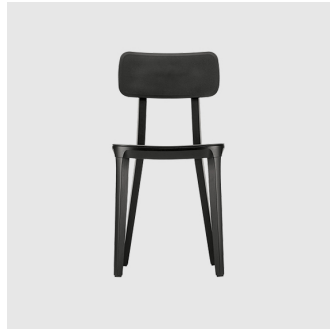

Porta Venezia

infiniti

DESIGN DORIGO DESIGN
INFINITI, ITALY

Porta Venezia is a seating collection consisting of a chair, lounge chair and stool in both counter and bar heights.

LEADTIME

12-14 Weeks

WARRANTY

DIMENSIONS

W 755 D 615 H 690 | SH 435 (mm)

MATERIALS

Seat and Backrest: Moulded polypropylene to selected house colour

Upholstery: Fire retardant foam, with seat upholstered in house fabric/leather or COM/COL

Frame: Solid Beech timber, stained or lacquered to selected house colour

Glides: Plastic glides

COLLECTION

Porta Venezia
LOUNGE CHAIR
INFINITI

Porta Venezia
CHAIR
INFINITI

Porta Venezia
STOOL
INFINITI

SYDNEY
5/50 Stanley Street
Darlinghurst