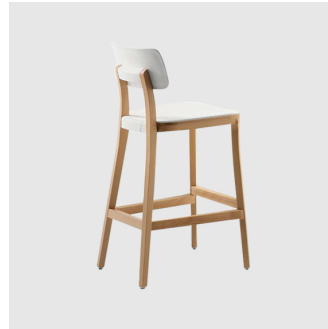

Porta Venezia

infiniti

DESIGN DORIGO DESIGN
INFINITI, ITALY

Porta Venezia is a seating collection consisting of a chair, lounge chair and stool in both counter and bar heights.

LEADTIME

12-14 Weeks

WARRANTY

Frame: Solid Beech timber, stained or lacquered to selected house colour

Glides: Plastic glides

COLLECTION

Porta Venezia
LOUNGE CHAIR
INFINITI

Porta Venezia
CHAIR
INFINITI

Porta Venezia
STOOL
INFINITI

SYDNEY
5/50 Stanley Street
Darlinghurst