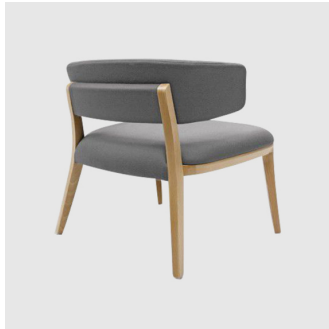

Porta Venezia

infiniti

DESIGN DORIGO DESIGN
INFINITI, ITALY

Porta Venezia is a seating collection consisting of a chair, lounge chair and stool in both counter and bar heights.

LEADTIME

12-14 Weeks

WARRANTY

DIMENSIONS

W 755 D 615 H 690 | SH 435 (mm)

MATERIALS

Seat and Backrest: Moulded polypropylene to selected house colour

Upholstery: Fire retardant foam, with seat upholstered in house fabric/leather or COM/COL

Frame: Solid Beech timber, stained or lacquered to selected house colour

Glides: Plastic glides

COLLECTION

Porta Venezia
LOUNGE CHAIR
INFINITI

Porta Venezia
CHAIR
INFINITI

Porta Venezia
STOOL
INFINITI

SYDNEY
5/50 Stanley Street
Darlinghurst