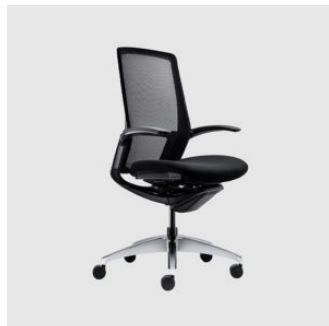

Thoughtfully engineered with adjustable seat height, depth, armrests and built-in lumbar support, Portone makes personalised comfort feel effortless without visual complexity. Its composed silhouette and quiet material expression allow it to integrate seamlessly into contemporary, design-led workspaces where ease of use and ergonomic intelligence are equally valued.

## MATERIALS

Back: Recycled mesh

Seat: Upholstered

Frame: Nylon

Base: Aluminium or Nylon

Castors: Hard nylon

Features: Pliable frame, adjustable lumbar support, adjustable 3D armrest

## COLLECTION

**Baron**  
TASK CHAIR  
OKAMURA

**Choral**  
TASK CHAIR  
OKAMURA

**Contessa II**  
TASK CHAIR  
OKAMURA

**Cynara**  
TASK CHAIR  
OKAMURA

**e.n.a**  
STACKING CHAIR  
OKAMURA

**Finora**  
TASK CHAIR  
OKAMURA