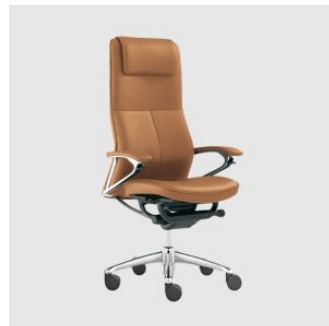

## Portone

**OKAMURA**

**DESIGN** OKAMURA  
OKAMURA, JAPAN

Portone is a task chair that harmonises subtle movement with supportive performance. Its pliable frame and contoured backrest flex intuitively with the sitter's posture, offering a balanced yet dynamic seating experience that responds to the body throughout the workday.

Thoughtfully engineered with adjustable seat height, depth, armrests and built-in lumbar support, Portone makes personalised comfort feel effortless without visual complexity. Its composed silhouette and quiet material expression allow it to integrate seamlessly into contemporary, design-led workspaces where ease of use and ergonomic intelligence are equally valued.

## MATERIALS

Back: Recycled mesh

Seat: Upholstered

Frame: Nylon

Base: Aluminium or Nylon

Castors: Hard nylon

Features: Pliable frame, adjustable lumbar support, adjustable 3D armrest

## COLLECTION

**Baron**  
TASK CHAIR  
OKAMURA

**Choral**  
TASK CHAIR  
OKAMURA

**Contessa II**  
TASK CHAIR  
OKAMURA

**Cynara**  
TASK CHAIR  
OKAMURA

**e.n.a**  
STACKING CHAIR  
OKAMURA

**Finora**  
TASK CHAIR  
OKAMURA