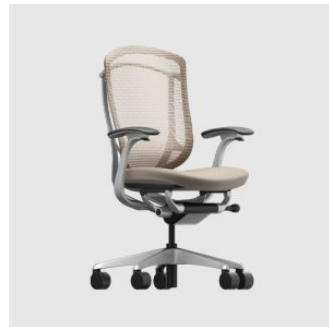

Thoughtfully engineered with adjustable seat height, depth, armrests and built-in lumbar support, Portone makes personalised comfort feel effortless without visual complexity. Its composed silhouette and quiet material expression allow it to integrate seamlessly into contemporary, design-led workspaces where ease of use and ergonomic intelligence are equally valued.

## DIMENSIONS

W 656 D 543-598 H 950-1070 | SH 410-530 (mm)

## MATERIALS

Back: Recycled mesh

Seat: Upholstered

Frame: Nylon

Base: Aluminium or Nylon

Castors: Hard nylon

Features: Pliable frame, adjustable lumbar support, adjustable 3D armrest

## COLLECTION

**Baron**  
TASK CHAIR  
OKAMURA

**Choral**  
TASK CHAIR  
OKAMURA

**Contessa II**  
TASK CHAIR  
OKAMURA

**Cynara**  
TASK CHAIR  
OKAMURA

**e.n.a**  
STACKING CHAIR  
OKAMURA

**Finora**  
TASK CHAIR  
OKAMURA