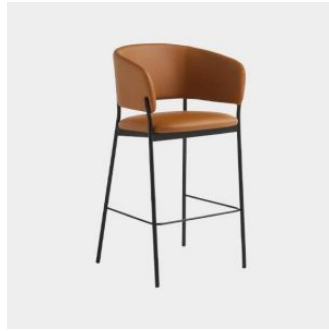

RC Metal with Arms
STOOL
BLASCO&VILA