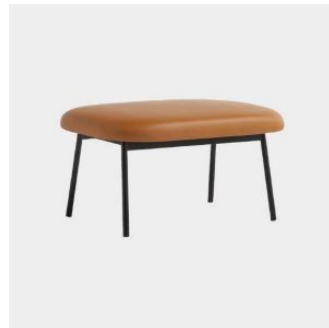

## *RC Metal*

**DESIGN** FRANCESC RIFE  
BLASCO&VILA, SPAIN

The RC Metal Collection is rational in its design. A generously proportioned seat rests on a visible metal structure, the signature expression of the collection. RC Metal is designed with no superfluous details, constructed from steel and finished with soft upholstery to embrace the user.

## MATERIALS

Seat & backrest: Moulded multiply padded in FR polyurethane foam with fibre overlay, upholstered in house fabric

Base and footrest: Tubular steel to house powdercoat: Black F1

Glides: Nylon glides

## COLLECTION

**RC Metal**  
ARMCHAIR  
BLASCO&VILA

**RC Metal**  
CHAIR  
BLASCO&VILA

**RC Metal Easy**  
LOUNGE CHAIR  
BLASCO&VILA

**RC Metal Lobby**  
LOUNGE CHAIR  
BLASCO&VILA

**RC Metal**  
LOUNGE  
BLASCO&VILA

**RC Metal**  
LOUNGE CHAIR  
BLASCO&VILA

**RC Metal**  
OTTOMAN  
BLASCO&VILA

**RC Metal**  
SIDE/COFFEE TABLE  
BLASCO&VILA

**SYDNEY**  
5/50 Stanley Street  
Darlinghurst

+61 2 9358 1155

**MELBOURNE**  
11 Stanley Street  
Collingwood