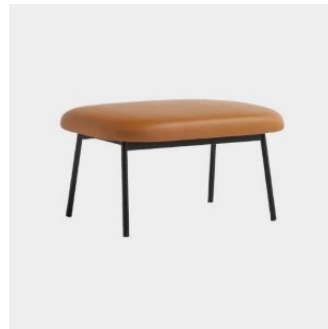

## *RC Metal Lobby*

**DESIGN** FRANCESC RIFE  
BLASCO&VILA, SPAIN

The RC Metal Collection is rational in its design. A generously proportioned seat rests on a visible metal structure, the signature expression of the collection. RC Metal is designed with no superfluous details, constructed from steel and finished with soft upholstery to embrace the user.

## MATERIALS

Seat & Back: Moulded multiply padded in FR polyurethane foam with fibre overlay, upholstered in house fabric.

Base: Tubular steel to house powdercoat: Black F1

Glides: Nylon glides

## COLLECTION

**RC Metal**  
ARMCHAIR  
BLASCO&VILA

**RC Metal**  
CHAIR  
BLASCO&VILA

**RC Metal Easy**  
LOUNGE CHAIR  
BLASCO&VILA

**RC Metal Lobby**  
LOUNGE CHAIR  
BLASCO&VILA

**RC Metal**  
LOUNGE  
BLASCO&VILA

**RC Metal**  
LOUNGE CHAIR  
BLASCO&VILA

**RC Metal**  
OTTOMAN  
BLASCO&VILA

**RC Metal**  
SIDE/COFFEE TABLE  
BLASCO&VILA

**SYDNEY**  
5/50 Stanley Street  
Darlinghurst

+61 2 9358 1155

**MELBOURNE**  
11 Stanley Street  
Collingwood