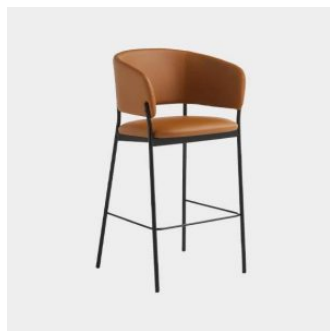

RC Metal with Arms
STOOL
BLASCO&VILA