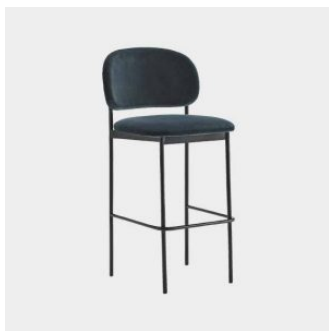

RC Metal
STOOL
BLASCO&VILA