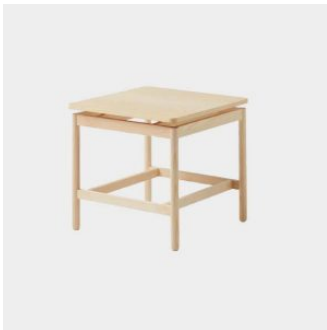

Rem

DESIGN FRANCESC RIFE
BLASCO&VILA, SPAIN

This Rem Collection is multifunctional in its design and use. Constructed with a solid Ash frame, Rem can be finished with either a cushion for comfort, or a timber or marble top. Rem is available in a range of sizes and finishes and are the first pieces in an evolving collection.

+61 3 9417 0781

ownworld.com.au

DIMENSIONS

Small Square Bench
W 500 D 500 H 500 | SH 500 (mm)

Large Rectangle Bench
W 1600 D 500 H 500 | SH 500 (mm)

Large Square Bench
W 1100 D 1100 H 500 | SH 500 (mm)

Medium Rectangle Bench
W 1100 D 500 H 500 | SH 500 (mm)

MATERIALS

Seat: Multiply padded in FR polyurethane foam with fibre overlay, upholstered in house fabric

Base: Solid Ash wood, to house finish

Glides: Nylon glides

COLLECTION

Rem
SIDE/COFFEE TABLE
BLASCO&VILA