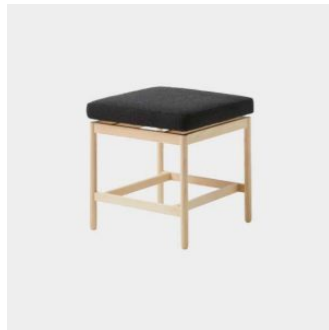

Rem

DESIGN FRANCESC RIFE
BLASCO&VILA, SPAIN

This Rem Collection is multifunctional in its design and use. Constructed with a solid Ash frame, Rem can be finished with either a cushion for comfort, or a timber or marble top. Rem is available in a range of sizes and finishes and are the first pieces in an evolving collection.

+61 3 9417 0781

ownworld.com.au

DIMENSIONS

Small Square Bench
W 500 D 500 H 500 | SH 500 (mm)

Large Rectangle Bench
W 1600 D 500 H 500 | SH 500 (mm)

Large Square Bench
W 1100 D 1100 H 500 | SH 500 (mm)

Medium Rectangle Bench
W 1100 D 500 H 500 | SH 500 (mm)

MATERIALS

Seat: Multiply padded in FR polyurethane foam with fibre overlay, upholstered in house fabric

Base: Solid Ash wood, to house finish

Glides: Nylon glides

COLLECTION

Rem
SIDE/COFFEE TABLE
BLASCO&VILA