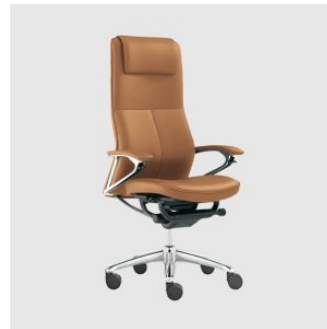

Legender
EXECUTIVE ARMCHAIR
OKAMURA