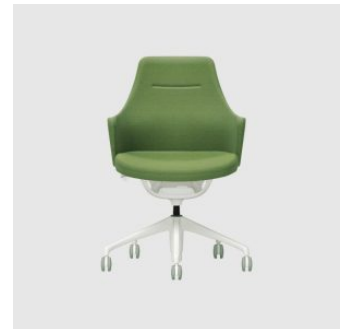

Repiroue

OKAMURA

DESIGN OKAMURA
OKAMURA, JAPAN

LEADTIME

8-10 Weeks

Repiroue is a perching stool designed to support a natural midpoint between sitting and standing. By encouraging a semi-upright posture that reduces strain on the lower back and legs, it complements height-adjustable tables and supports fluid transitions between tasks throughout the day.

WARRANTY

3 Year Structural

With a lightweight, height-adjustable frame and an omni-directional tilt that moves with the body, Repiroue invites subtle motion and balanced support without unnecessary complexity. Quiet in its expression yet purposeful in function, it is a considered addition to flexible workzones, standing meetings and collaborative spaces where wellbeing and adaptability matter.

Dia 350 H 565-815 (mm)

MATERIALS

Seat: Upholstered

Base: Steel & polypropylene

Features: Seat height adjustment, all-direction tilting

COLLECTION

Baron
TASK CHAIR
OKAMURA

Choral
TASK CHAIR
OKAMURA

Contessa II
TASK CHAIR
OKAMURA

Cynara
TASK CHAIR
OKAMURA

e.n.a
STACKING CHAIR
OKAMURA

Finora
TASK CHAIR
OKAMURA

Legender
EXECUTIVE ARMCHAIR
OKAMURA

Lives Work
TASK ARMCHAIR
OKAMURA

SYDNEY
5/50 Stanley Street
Darlinghurst