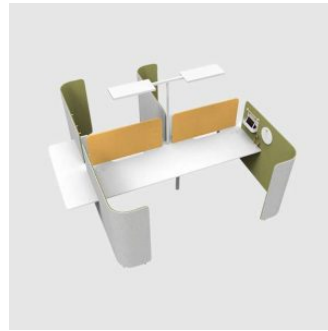

Table Top: 25mm thick, low emission MDF board finished to low or high pressure laminate, veneer with matching ABS or Tekton edge. Solid timber also available.

COLLECTION

Retreat Lounge

Retreat Wall

Retreat Workbench