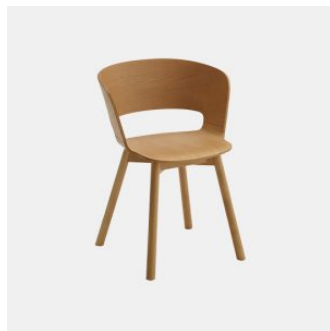

ownworld.com.au

DIMENSIONS

Counter Stool

W 485 D 530 H 870 | SH 650-670 (mm)

Barstool

W 485 D 530 H 970 | SH 750-770 (mm)

MATERIALS

Shell: Beech wood to selected house finish

Optional Upholstery: FR polyurethane foam padding, upholstered in House Fabric, House Leather or COM/COL

Frame: Metal to selected house powdercoat colour

Glides: Nylon

COLLECTION

Ribbon Timber

CHAIR
CANTARUTTI

Ribbon Timber

ARMCHAIR
CANTARUTTI

Ribbon Timber

STOOL
CANTARUTTI

Ribbon Metal

CHAIR
CANTARUTTI

Ribbon Metal 4-Way Swivel

MEETING CHAIR
CANTARUTTI