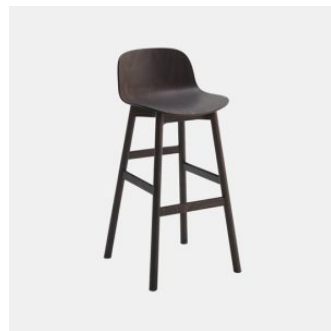

ownworld.com.au

DIMENSIONS

Counter Stool

W 485 D 530 H 870 | SH 650-670 (mm)

Barstool

W 485 D 530 H 970 | SH 750-770 (mm)

MATERIALS

Shell: Beech wood to selected house finish

Optional Upholstery: FR polyurethane foam padding, upholstered in House Fabric, House Leather or COM/COL

Frame: Metal to selected house powdercoat colour

Glides: Nylon

COLLECTION

Ribbon Timber

CHAIR
CANTARUTTI

Ribbon Timber

ARMCHAIR
CANTARUTTI

Ribbon Timber

STOOL
CANTARUTTI

Ribbon Metal

CHAIR
CANTARUTTI

Ribbon Metal 4-Way Swivel

MEETING CHAIR
CANTARUTTI