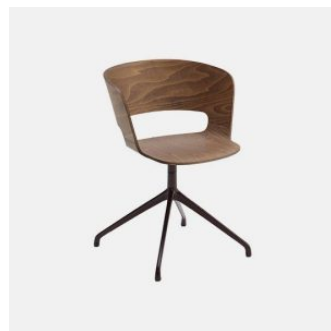

Ribbon Metal 4-Way Swivel

MEETING ARMCHAIR
CANTARUTTI