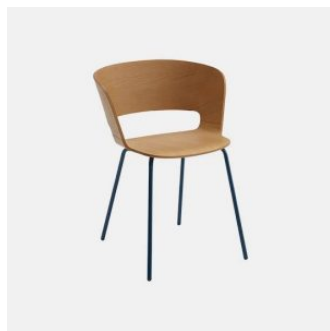

ownworld.com.au

DIMENSIONS

Counter Stool

W 485 D 530 H 870 | SH 650-670 (mm)

Barstool

W 485 D 530 H 970 | SH 750-770 (mm)

MATERIALS

Shell: Beech wood to selected house finish

Ribbon Timber

ARMCHAIR
CANTARUTTI

Ribbon Timber

STOOL
CANTARUTTI

Ribbon Metal

CHAIR
CANTARUTTI

Ribbon Metal 4-Way Swivel

MEETING CHAIR
CANTARUTTI