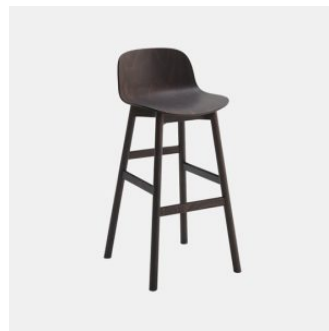

Ribbon Timber
STOOL
CANTARUTTI