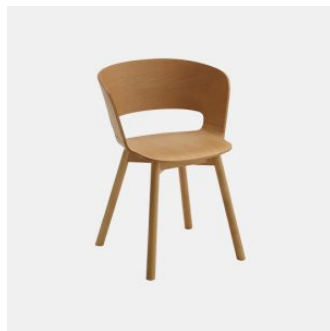

Ribbon Timber
ARMCHAIR
CANTARUTTI