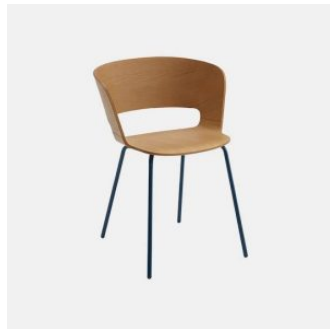

Base: Beech wood to selected house finish

Glides: Nylon

COLLECTION

Ribbon Timber
CHAIR
CANTARUTTI

Ribbon Timber
ARMCHAIR
CANTARUTTI

Ribbon Timber
STOOL
CANTARUTTI

Ribbon Metal
CHAIR
CANTARUTTI

Ribbon Metal 4-Way Swivel
MEETING CHAIR
CANTARUTTI