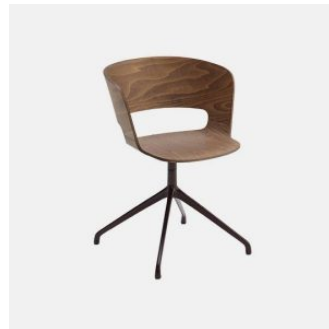

Ribbon Metal 4-Way Swivel
MEETING ARMCHAIR
CANTARUTTI