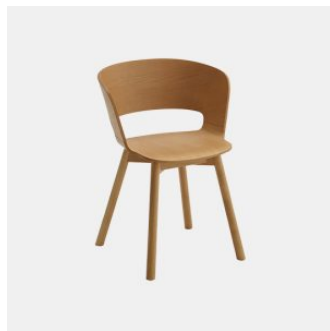

Ribbon Timber

ARMCHAIR
CANTARUTTI