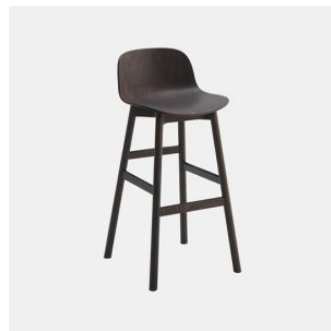

MATERIALS

Shell: Beech wood to selected house finish

Optional Upholstery: FR polyurethane foam padding, upholstered in House Fabric, House Leather or COM/COL

Base: Beech wood to selected house finish

Glides: Nylon

COLLECTION

Ribbon Timber

CHAIR
CANTARUTTI

Ribbon Timber

ARMCHAIR
CANTARUTTI

Ribbon Timber

STOOL
CANTARUTTI

Ribbon Metal