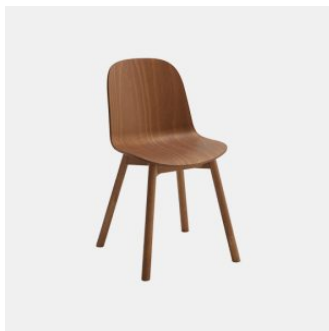

DIMENSIONS

Counter Stool

W 465 D 490 H 870 | SH 650-670 (mm)

Barstool

W 465 D 490 H 970 | SH 750-770 (mm)

MATERIALS

Shell: Beech wood to selected house finish

Optional Upholstery: FR polyurethane foam padding, upholstered in House Fabric, House Leather or COM/COL

Base: Beech wood to selected house finish

Glides: Nylon

COLLECTION

Ribbon Timber

CHAIR
CANTARUTTI