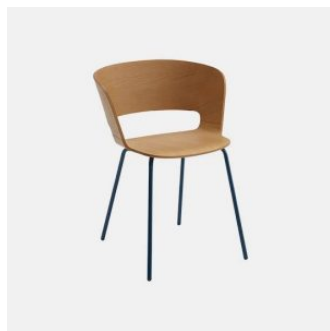

MATERIALS

Shell: Beech wood to selected house finish

Optional Upholstery: FR polyurethane foam padding, upholstered in House Fabric, House Leather or COM/COL

Base: Beech wood to selected house finish

Glides: Nylon

COLLECTION

Ribbon Timber

CHAIR
CANTARUTTI

Ribbon Timber

ARMCHAIR
CANTARUTTI

Ribbon Timber

STOOL
CANTARUTTI

Ribbon Metal

CHAIR
CANTARUTTI

Ribbon Metal 4-Way Swivel

MEETING CHAIR
CANTARUTTI

Ribbon Metal

ARMCHAIR
CANTARUTTI

Ribbon Metal 4-Way Swivel

MEETING ARMCHAIR
CANTARUTTI

Ribbon Metal 4-Way Swivel