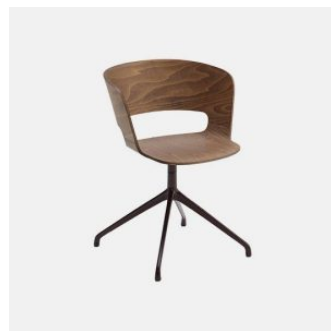

MATERIALS

Shell: Beech wood to selected house finish

Optional Upholstery: FR polyurethane foam padding, upholstered in House Fabric, House Leather or COM/COL

Base: Beech wood to selected house finish

Glides: Nylon

COLLECTION

Ribbon Timber

CHAIR
CANTARUTTI

Ribbon Timber

ARMCHAIR
CANTARUTTI

Ribbon Timber

STOOL
CANTARUTTI

Ribbon Metal

CHAIR
CANTARUTTI

Ribbon Metal 4-Way Swivel

MEETING CHAIR
CANTARUTTI

Ribbon Metal

ARMCHAIR
CANTARUTTI

Ribbon Metal 4-Way Swivel

MEETING ARMCHAIR
CANTARUTTI

Ribbon Metal 4-Way Swivel