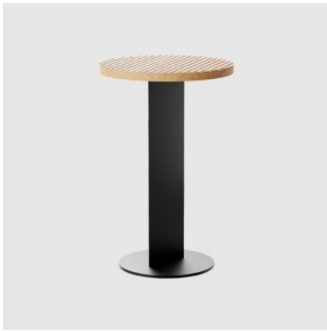

## *Ripple*

**DESIGN** HELEN KONTOURIS  
POWDERCOATED STEEL MATT SUEDE, AUSTRALIA

Ripple references the fluid ripple effect of soft waves along the Aegean coastline.

The tables blend the undulating texture of linear waves with a perfect balance of warmth that hardwood timber imbues. Ripple tables pair the warmth of natural hardwood timber with a lightly textured enamelled aluminium blade stem, balanced seamlessly on a circular disc base.

## MATERIALS

---

Top: Solid Victorian Ash wood to house finish

Base: Mild steel to house powdercoat colour

## COLLECTION

---

**Ripple**  
PULL UP TABLE  
APLOS

**Ripple**  
SIDE/COFFEE TABLE  
APLOS

---

**SYDNEY**  
5/50 Stanley Street  
Darlinghurst

+61293581155

**MELBOURNE**  
11 Stanley Street  
Collingwood