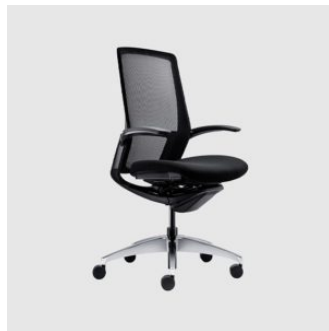

Runa 4-Leg Castor

OKAMURA

DESIGN OKAMURA
OKAMURA, JAPAN

Runa is a refined task chair that balances architectural clarity with subtle ergonomic support. Its clean, disciplined form and minimal articulation create a calm presence in contemporary workspaces, while intuitive adjustability — including seat height, recline and arm options — lets it adapt to diverse user needs.

Castors: Hard nylon

Features: Nesting pitch (125mm)

COLLECTION

Baron
TASK CHAIR
OKAMURA

Choral
TASK CHAIR
OKAMURA

Contessa II
TASK CHAIR
OKAMURA

Cynara
TASK CHAIR
OKAMURA

e.n.a
STACKING CHAIR
OKAMURA