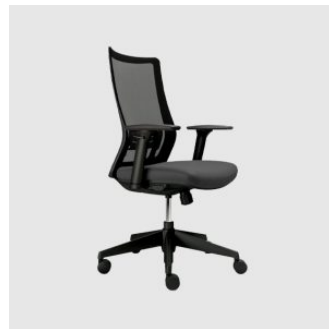

Portone
TASK CHAIR
OKAMURA