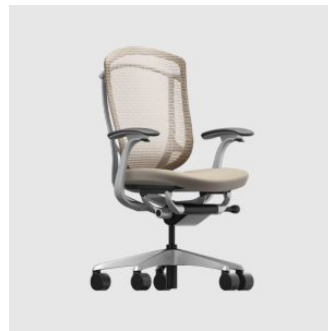

Runa 4-Leg Castor

OKAMURA

DESIGN OKAMURA
OKAMURA, JAPAN

Runa is a refined task chair that balances architectural clarity with subtle ergonomic support. Its clean, disciplined form and minimal articulation create a calm presence in contemporary workspaces, while intuitive adjustability — including seat height, recline and arm options — lets it adapt to diverse user needs.

Castors: Hard nylon

Features: Nesting pitch (125mm)

COLLECTION

Baron
TASK CHAIR
OKAMURA

Choral
TASK CHAIR
OKAMURA

Contessa II
TASK CHAIR
OKAMURA

Cynara
TASK CHAIR
OKAMURA

e.n.a
STACKING CHAIR
OKAMURA