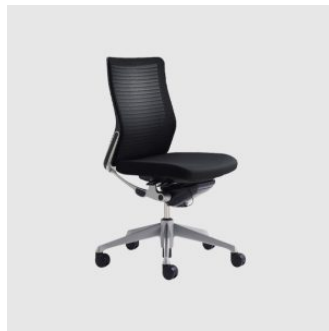

Runa 4-Leg Castor

OKAMURA

DESIGN OKAMURA
OKAMURA, JAPAN

Runa is a refined task chair that balances architectural clarity with subtle ergonomic support. Its clean, disciplined form and minimal articulation create a calm presence in contemporary workspaces, while intuitive adjustability — including seat height, recline and arm options — lets it adapt to diverse user needs.

+61 3 9417 0781

ownworld.com.au

DIMENSIONS

W 562 D 560 H 837 | SH 457 (mm)

MATERIALS

Back: Polyamide resin

Seat: Upholstered

Frame: Aluminium

Castors: Hard nylon

Features: Nesting pitch (125mm)

COLLECTION

Baron
TASK CHAIR
OKAMURA

Choral
TASK CHAIR
OKAMURA

Contessa II
TASK CHAIR
OKAMURA

Cynara
TASK CHAIR
OKAMURA

e.n.a
STACKING CHAIR
OKAMURA