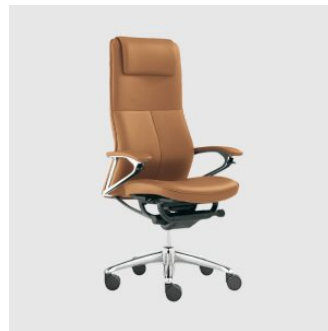

Legender
EXECUTIVE ARMCHAIR
OKAMURA