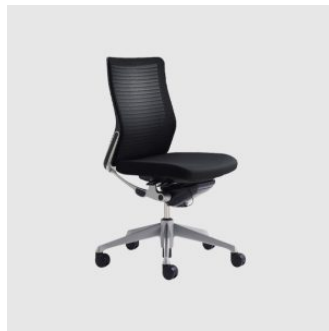

Runa 4-Way Castor

OKAMURA

DESIGN OKAMURA
OKAMURA, JAPAN

Runa is a refined task chair that balances architectural clarity with subtle ergonomic support. Its clean, disciplined form and minimal articulation create a calm presence in contemporary workspaces, while intuitive adjustability — including seat height, recline and arm options — lets it adapt to diverse user needs.

+61 3 9417 0781

ownworld.com.au

DIMENSIONS

W 475 D 560 H 1000-1154 | SH 620-774 (mm)

MATERIALS

Back: Polyamide resin

Seat: Upholstered

Frame: Aluminium

Castors: Hard nylon

Features: Seat height adjustment, footring

COLLECTION

Baron
TASK CHAIR
OKAMURA

Choral
TASK CHAIR
OKAMURA

Contessa II
TASK CHAIR
OKAMURA

Cynara
TASK CHAIR
OKAMURA

e.n.a
STACKING CHAIR
OKAMURA