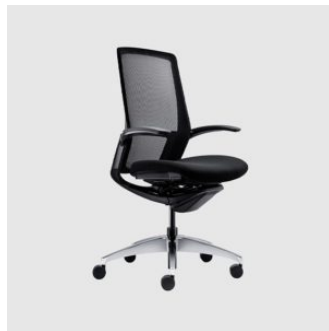

Runa 4-Way Castor

OKAMURA

DESIGN OKAMURA
OKAMURA, JAPAN

Runa is a refined task chair that balances architectural clarity with subtle ergonomic support. Its clean, disciplined form and minimal articulation create a calm presence in contemporary workspaces, while intuitive adjustability — including seat height, recline and arm options — lets it adapt to diverse user needs.

Castors: Hard nylon

Features: Seat height adjustment, footring

COLLECTION

Baron
TASK CHAIR
OKAMURA

Choral
TASK CHAIR
OKAMURA

Contessa II
TASK CHAIR
OKAMURA

Cynara
TASK CHAIR
OKAMURA

e.n.a
STACKING CHAIR
OKAMURA