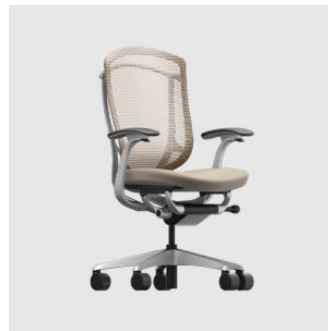

Runa 4-Way Castor

OKAMURA

DESIGN OKAMURA
OKAMURA, JAPAN

Runa is a refined task chair that balances architectural clarity with subtle ergonomic support. Its clean, disciplined form and minimal articulation create a calm presence in contemporary workspaces, while intuitive adjustability — including seat height, recline and arm options — lets it adapt to diverse user needs.

Castors: Hard nylon

Features: Seat height adjustment, footring

COLLECTION

Baron
TASK CHAIR
OKAMURA

Choral
TASK CHAIR
OKAMURA

Contessa II
TASK CHAIR
OKAMURA

Cynara
TASK CHAIR
OKAMURA

e.n.a
STACKING CHAIR
OKAMURA