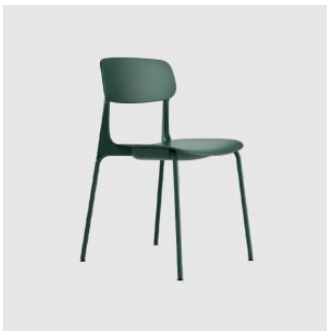

Runa 4-Way Castor

OKAMURA

DESIGN OKAMURA
OKAMURA, JAPAN

Runa is a refined task chair that balances architectural clarity with subtle ergonomic support. Its clean, disciplined form and minimal articulation create a calm presence in contemporary workspaces, while intuitive adjustability — including seat height, recline and arm options — lets it adapt to diverse user needs.

Castors: Hard nylon

Features: Seat height adjustment, footring

COLLECTION

Baron
TASK CHAIR
OKAMURA

Choral
TASK CHAIR
OKAMURA

Contessa II
TASK CHAIR
OKAMURA

Cynara
TASK CHAIR
OKAMURA

e.n.a
STACKING CHAIR
OKAMURA