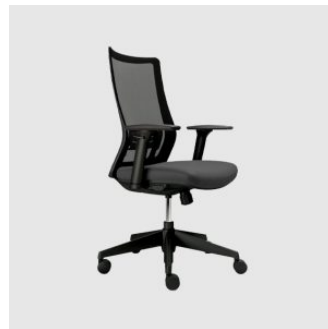

Portone
TASK CHAIR
OKAMURA