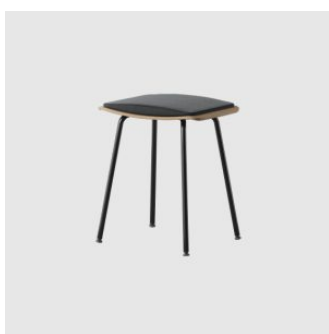

Share Metal

DESIGN STRAND+HVASS
OCEE & FOUR DESIGN METAL FINISHES, DENMARK

Share is a versatile collection of stools and benches designed to support the informal moments that shape contemporary workplace environments. With a refined oak construction, softly moulded seats and a calm Nordic character, the collection brings warmth and ease to breakout spaces, cafés, meeting points and communal areas.

Available across stool and bench formats, Share encourages relaxed gathering, quick conversations and moments of pause throughout the day. Its simple profile and restrained detailing allow it to sit comfortably within a range of interiors, while the natural timber finish introduces a softer, more tactile quality to shared spaces.

+61 2 9358 1155

MELBOURNE
11 Stanley Street
Collingwood

+61 3 9417 0781

ownworld.com.au

DIMENSIONS

Share Metal Low
W 436 D 345 H 475 (mm)

Share Metal Bar
W 472 D 345 H 750 (mm)

Share Metal Counter
W 442 D 345 H 640 (mm)

MATERIALS

Seat: Oak veneer, lacquered
Upholstery: Seat pad or full
Base: Steel, powdercoat
Features: PE glides

COLLECTION

Share Metal
STOOL
OCEE & FOUR DESIGN

Share Timber
STOOL
OCEE & FOUR DESIGN

Share Metal
BENCH
OCEE & FOUR DESIGN