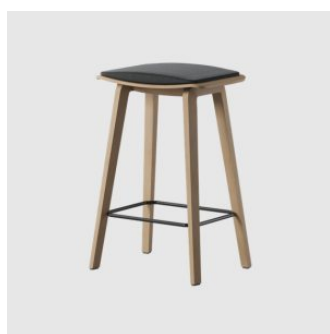

Share Metal

DESIGN STRAND+HVASS
OCEE & FOUR DESIGN METAL FINISHES, DENMARK

Share is a versatile collection of stools and benches designed to support the informal moments that shape contemporary workplace environments. With a refined oak construction, softly moulded seats and a calm Nordic character, the collection brings warmth and ease to breakout spaces, cafés, meeting points and communal areas.

Available across stool and bench formats, Share encourages relaxed gathering, quick conversations and moments of pause throughout the day. Its simple profile and restrained detailing allow it to sit comfortably within a range of interiors, while the natural timber finish introduces a softer, more tactile quality to shared spaces.

+61 2 9358 1155

MELBOURNE
11 Stanley Street
Collingwood

+61 3 9417 0781

ownworld.com.au

DIMENSIONS

Share Metal Low
W 436 D 345 H 475 (mm)

Share Metal Bar
W 472 D 345 H 750 (mm)

Share Metal Counter
W 442 D 345 H 640 (mm)

MATERIALS

Seat: Oak veneer, lacquered
Upholstery: Seat pad or full
Base: Steel, powdercoat
Features: PE glides

COLLECTION

Share Metal
STOOL
OCEE & FOUR DESIGN

Share Timber
STOOL
OCEE & FOUR DESIGN

Share Metal
BENCH
OCEE & FOUR DESIGN