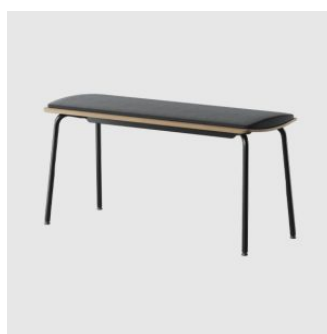

Share Metal

DESIGN STRAND+HVASS
OCEE & FOUR DESIGN METAL FINISHES, DENMARK

Share is a versatile collection of stools and benches designed to support the informal moments that shape contemporary workplace environments. With a refined oak construction, softly moulded seats and a calm Nordic character, the collection brings warmth and ease to breakout spaces, cafés, meeting points and communal areas.

Available across stool and bench formats, Share encourages relaxed gathering, quick conversations and moments of pause throughout the day. Its simple profile and restrained detailing allow it to sit comfortably within a range of interiors, while the natural timber finish introduces a softer, more tactile quality to shared spaces.

MATERIALS

Seat: Oak veneer, lacquered
Upholstery: Seat pad or full
Base: Steel, powdercoat
Features: PE glides

COLLECTION

Share Metal
STOOL
OCEE & FOUR DESIGN

Share Timber
STOOL
OCEE & FOUR DESIGN

Share Metal
BENCH
OCEE & FOUR DESIGN