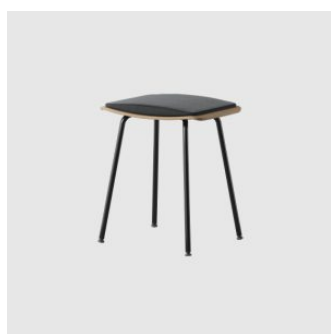

DIMENSIONS

Share Timber Low
W 436 D 333 H 475 (mm)

Share Timber Bar
W 460 D 358 H 750 (mm)

Share Timber Counter
W 436 D 337 H 640 (mm)

MATERIALS

Seat: Oak veneer, lacquered
Upholstery: Seat pad or full
Base: Oak wood, lacquered
Features: PE glides, metal footrest

COLLECTION

Share Metal
STOOL
OCEE & FOUR DESIGN