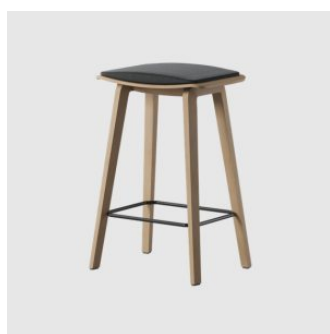

Available across stool and bench formats, Share encourages relaxed gathering, quick conversations and moments of pause throughout the day. Its simple profile and restrained detailing allow it to sit comfortably within a range of interiors, while the natural timber finish introduces a softer, more tactile quality to shared spaces.

## MATERIALS

---

Seat: Oak veneer, lacquered  
Upholstery: Seat pad or full  
Base: Oak wood, lacquered  
Features: PE glides, metal footrest

## COLLECTION

---

**Share Metal**  
STOOL  
OCEE & FOUR DESIGN

**Share Timber**  
STOOL  
OCEE & FOUR DESIGN

**Share Metal**  
BENCH  
OCEE & FOUR DESIGN

---

**SYDNEY**  
5/50 Stanley Street  
Darlinghurst

+61 2 9358 1155