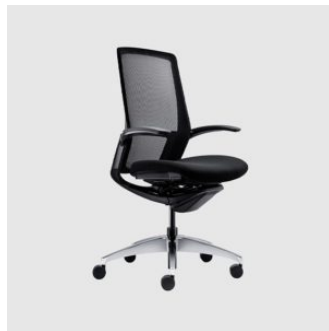

Finora
TASK CHAIR
OKAMURA