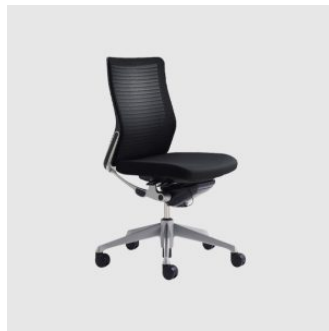

Engineered with an exclusive tilt mechanism and a controlled recline range that helps maintain consistent eye lines during conversation, Shibusa balances postural support with a poised presence. Available in options including wood-accent back panels and premium upholstery, it brings a refined yet unobtrusive character to contemporary boardrooms, collaborative hubs and executive interiors.

Base, Frame & Arms: Aluminium

Castors: Hard nylon

Features: Fixed arms with black pads, backrests tilt mechanism, seat height adjustment

COLLECTION

Baron
TASK CHAIR
OKAMURA

Choral
TASK CHAIR
OKAMURA

Contessa II
TASK CHAIR
OKAMURA