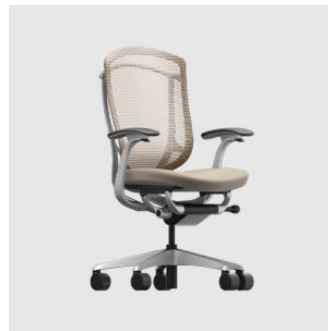

Engineered with an exclusive tilt mechanism and a controlled recline range that helps maintain consistent eye lines during conversation, Shibusa balances postural support with a poised presence. Available in options including wood-accent back panels and premium upholstery, it brings a refined yet unobtrusive character to contemporary boardrooms, collaborative hubs and executive interiors.

Base, Frame & Arms: Aluminium

Castors: Hard nylon

Features: Fixed arms with black pads, backrests tilt mechanism, seat height adjustment

COLLECTION

Baron
TASK CHAIR
OKAMURA

Choral
TASK CHAIR
OKAMURA

Contessa II
TASK CHAIR
OKAMURA