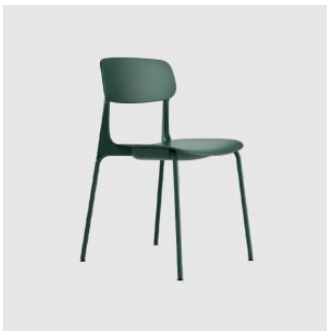

e.n.a
STACKING CHAIR
OKAMURA