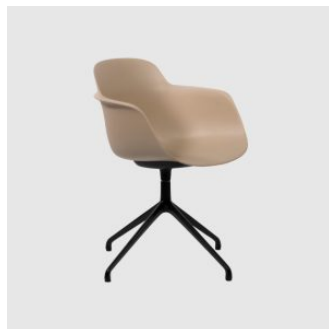

## *Sicla 4-Way Castor*

infiniti

**DESIGN** CLAUD BREINHOLT  
INFINITI, ITALY

Designed by Claus Breinholt, the Sicla collection features a lightweight, curved shell with a distinctive ribbed backrest – blending elegant form with everyday function. Whether in polypropylene or upholstered, Sicla brings clean European design to a wide range of spaces. With customisable finishes, ergonomic comfort, and refined detailing, Sicla is the go-to choice for interiors that value both beauty and practicality.

## MATERIALS

Shell: Polypropylene and glass fiber to house colour

Base: Die-cast aluminium to selected finish

Other Features: Optional upholstered seat pad or upholstered inside shell; Dia60mm castors; Swivel

## COLLECTION

**Sicla 4-Leg**  
ARMCHAIR  
INFINITI

**Sicla Timber 4-Leg**  
ARMCHAIR  
INFINITI

**Sicla Sled**  
MEETING ARMCHAIR  
INFINITI

**Sicla 4-Way Castor**  
MEETING ARMCHAIR  
INFINITI

**Sicla 5-Way Castor**  
TASK ARMCHAIR  
INFINITI