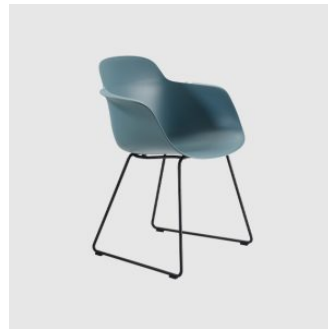

Sicla Sled
MEETING ARMCHAIR
INFINITI