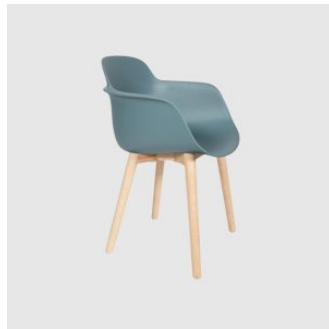

Sicla Timber 4-Leg
ARMCHAIR
INFINITI