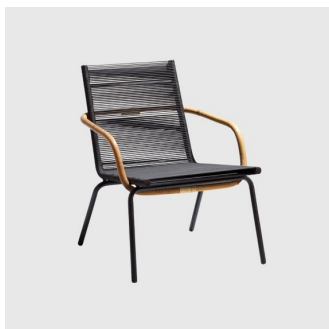

Sidd

DESIGN FOERSOM&HIORT-LORENZEN
CANE-LINE, DENMARK

The Sidd seating collection features a slender steel frame characterised by a curved seat and back rest, crafted from thick Cane-line Soft Rope for a distinctive, detailed look. Created with the greatest respect for nature and traditional craftsmanship, the Sidd side and lounge chair pairs a light look with fantastic comfort.

The Sidd collection includes a lounge chair and stackable chair; available with or without arms.

Cane-line

PRICING

\$400 — \$400 Trade pricing ex GST
Min = entry level, max = premium finishes

Contact us for volume pricing

MELBOURNE
11 Stanley Street
Collingwood

+61 3 9417 0781

ownworld.com.au

DIMENSIONS

7423

W 520 D 590 H 800 | SH 460 (mm)

MATERIALS

Seat and back: Made of Cane-Line Rope, to selected finish

Base: Made of aluminium, powdercoated to selected finish

Glides: Nylon glides

COLLECTION

Sidd
LOUNGE CHAIR
CANE-LINE

Sidd
ARMCHAIR
CANE-LINE

Sidd
CHAIR
CANE-LINE

SYDNEY
5/50 Stanley Street
Darlinghurst

+61 2 9358 1155