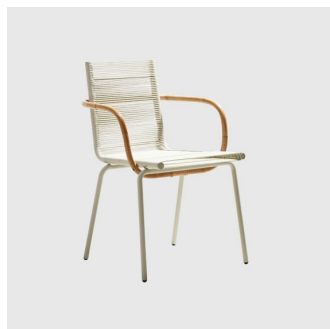

Sidd

DESIGN FOERSOM&HIORT-LORENZEN
CANE-LINE, DENMARK

The Sidd seating collection features a slender steel frame characterised by a curved seat and back rest, crafted from thick Cane-line Soft Rope for a distinctive, detailed look. Created with the greatest respect for nature and traditional craftsmanship, the Sidd side and lounge chair pairs a light look with fantastic comfort.

The Sidd collection includes a lounge chair and stackable chair; available with or without arms.

Cane-line

PRICING

\$400 — \$400 Trade pricing ex GST
Min = entry level, max = premium finishes

Contact us for volume pricing

MELBOURNE
11 Stanley Street
Collingwood

+61 3 9417 0781

ownworld.com.au

DIMENSIONS

7423

W 520 D 590 H 800 | SH 460 (mm)

MATERIALS

Seat and back: Made of Cane-Line Rope, to selected finish

Base: Made of aluminium, powdercoated to selected finish

Glides: Nylon glides

COLLECTION

Sidd
LOUNGE CHAIR
CANE-LINE

Sidd
ARMCHAIR
CANE-LINE

Sidd
CHAIR
CANE-LINE

SYDNEY
5/50 Stanley Street
Darlinghurst

+61 2 9358 1155