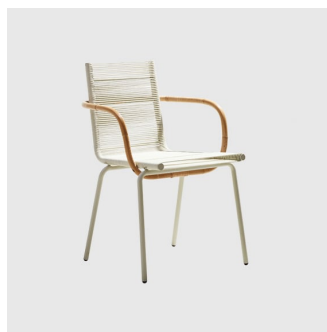

Sidd

Cane-line

DESIGN FOERSOM&HIORT-LORENZEN
CANE-LINE, DENMARK

The Sidd seating collection features a slender steel frame characterised by a curved seat and back rest, crafted from thick Cane-line Soft Rope for a distinctive, detailed look. Created with the greatest respect for nature and traditional craftsmanship, the Sidd side and lounge chair pairs a light look with fantastic comfort.

The Sidd collection includes a lounge chair and stackable chair; available with or without arms.

PRICING

\$485 — \$485 Trade pricing ex GST
Min = entry level, max = premium finishes

Contact us for volume pricing

MELBOURNE
11 Stanley Street
Collingwood

+61 3 9417 0781

ownworld.com.au

DIMENSIONS

7424

W 520 D 590 H 800 | SH 460 (mm)

MATERIALS

Seat and back: Made of Cane-Line Rope, to selected finish

Armrests: Made of rattan, to natural finish

Base: Made of aluminium, powdercoated to selected finish

Glides: Nylon glides

COLLECTION

Sidd
LOUNGE CHAIR
CANE-LINE

Sidd
CHAIR
CANE-LINE

Sidd
ARMCHAIR
CANE-LINE

SYDNEY
5/50 Stanley Street
Darlinghurst