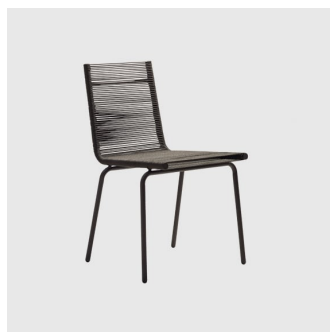

Sidd

Cane-line

DESIGN FOERSOM&HIORT-LORENZEN
CANE-LINE, DENMARK

The Sidd seating collection features a slender steel frame characterised by a curved seat and back rest, crafted from thick Cane-line Soft Rope for a distinctive, detailed look. Created with the greatest respect for nature and traditional craftsmanship, the Sidd side and lounge chair pairs a light look with fantastic comfort.

The Sidd collection includes a lounge chair and stackable chair; available with or without arms.

PRICING

\$485 — \$485 Trade pricing ex GST
Min = entry level, max = premium finishes

Contact us for volume pricing

Armrests: Made of rattan, to natural finish

Base: Made of aluminium, powdercoated to selected finish

Glides: Nylon glides

COLLECTION

Sidd
LOUNGE CHAIR
CANE-LINE

Sidd
CHAIR
CANE-LINE

Sidd
ARMCHAIR
CANE-LINE

SYDNEY
5/50 Stanley Street
Darlinghurst