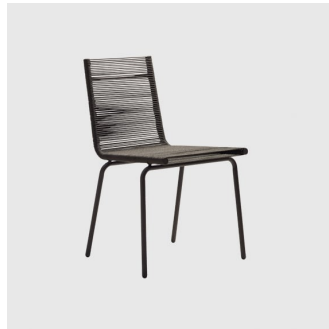

Sidd

Cane-line

DESIGN FOERSOM&HIORT-LORENZEN
CANE-LINE, DENMARK

The Sidd seating collection features a slender steel frame characterised by a curved seat and back rest, crafted from thick Cane-line Soft Rope for a distinctive, detailed look. Created with the greatest respect for nature and traditional craftsmanship, the Sidd side and lounge chair pairs a light look with fantastic comfort.

The Sidd collection includes a lounge chair and stackable chair; available with or without arms.

PRICING

\$690 — \$690 Trade pricing ex GST
Min = entry level, max = premium finishes

Contact us for volume pricing

Armrests: Made of rattan, to natural finish

Base: Made of aluminium, powdercoated to selected finish

Glides: Nylon glides

COLLECTION

Sidd
ARMCHAIR
CANE-LINE

Sidd
CHAIR
CANE-LINE

Sidd
LOUNGE CHAIR
CANE-LINE

SYDNEY
5/50 Stanley Street
Darlinghurst