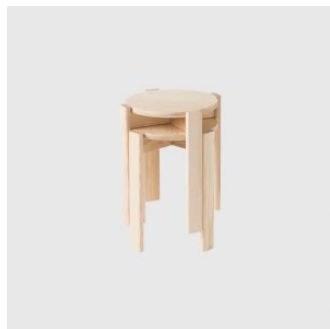

Simon Says

DOWEL JONES

DESIGN DALE HARDIMAN & ADAM LYNCH
DOWEL JONES, AUSTRALIA

An iconic collection for Dowel Jones, the Simon Says collection now includes a dining chair. Featuring a moulded backrest for considered comfort, the natural Oak finish is celebrated through its soft rounded volumes.

ownworld.com.au

DIMENSIONS

W 460 D 450 H 810 | SH 450 (mm)

MATERIALS

Back & Seat: Veneered timber, to selected finish

Frame: Veneered timber, to selected finish

Other Features: PE glides

COLLECTION

Simon Says
CHAIR
DOWEL JONES

Simon Says Round
SIDE/COFFEE TABLE
DOWEL JONES

Simon Says Rectangle
MEETING/DINING TABLE
DOWEL JONES

Simon Says Round
MEETING/DINING TABLE
DOWEL JONES

Simon Says High
STOOL
DOWEL JONES

Simon Says Low
STOOL
DOWEL JONES

Simon Says Pill
SIDE/COFFEE TABLE
DOWEL JONES

SYDNEY
5/50 Stanley Street
Darlinghurst

+61 2 9358 1155

MELBOURNE
11 Stanley Street
Collingwood

+61 3 9417 0781

ownworld.com.au