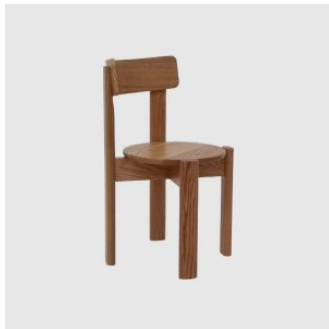

Simon Says

DOWEL JONES

DESIGN DALE HARDIMAN & ADAM LYNCH
DOWEL JONES, AUSTRALIA

An iconic collection for Dowel Jones, the Simon Says collection now includes a dining chair. Featuring a moulded backrest for considered comfort, the natural Oak finish is celebrated through its soft rounded volumes.

The Simon Says Chair is available in a painted finish and various other timbers by request.

Simon Says includes a low stool, counter and bar height stools, coffee tables and dining tables.

LEADTIME

6-10 Weeks

ownworld.com.au

DIMENSIONS

W 460 D 450 H 810 | SH 450 (mm)

MATERIALS

Back & Seat: Veneered timber, to selected finish

Frame: Veneered timber, to selected finish

Other Features: PE glides

COLLECTION

Simon Says
CHAIR
DOWEL JONES

Simon Says Round
SIDE/COFFEE TABLE
DOWEL JONES

Simon Says Rectangle
MEETING/DINING TABLE
DOWEL JONES

Simon Says Round
MEETING/DINING TABLE
DOWEL JONES

Simon Says High
STOOL
DOWEL JONES