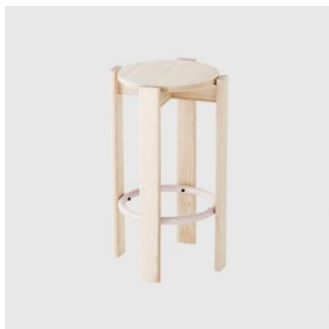

Simon Says

DOWEL JONES

DESIGN DALE HARDIMAN & ADAM LYNCH
DOWEL JONES, AUSTRALIA

An iconic collection for Dowel Jones, the Simon Says collection now includes a dining chair. Featuring a moulded backrest for considered comfort, the natural Oak finish is celebrated through its soft rounded volumes.

ownworld.com.au

DIMENSIONS

W 460 D 450 H 810 | SH 450 (mm)

MATERIALS

Back & Seat: Veneered timber, to selected finish

Frame: Veneered timber, to selected finish

Other Features: PE glides

COLLECTION

Simon Says
CHAIR
DOWEL JONES

Simon Says Round
SIDE/COFFEE TABLE
DOWEL JONES

Simon Says Rectangle
MEETING/DINING TABLE
DOWEL JONES

Simon Says Round
MEETING/DINING TABLE
DOWEL JONES

Simon Says High
STOOL
DOWEL JONES

Simon Says Low
STOOL
DOWEL JONES

Simon Says Pill
SIDE/COFFEE TABLE
DOWEL JONES

SYDNEY
5/50 Stanley Street
Darlinghurst

+61 2 9358 1155

MELBOURNE
11 Stanley Street
Collingwood

+61 3 9417 0781

ownworld.com.au