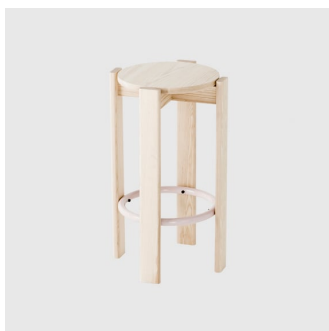

Simon Says Low

Doweljones

DESIGN DALE HARDIMAN & ADAM LYNCH
DOWEL JONES, AUSTRALIA

Simon Says is a solid timber stackable stool. Stacking 4 high, Simon Says can be used for a multitude of purposes.

LEADTIME

DIMENSIONS

1190045
390 dia H 450 | SH 450 (mm)

MATERIALS

Construction: Made of wood to selected finish, with 2 pack clear polish

COLLECTION

Simon Says High
STOOL
DOWEL JONES

Simon Says Low
STOOL
DOWEL JONES

Simon Says Pill
SIDE/COFFEE TABLE
DOWEL JONES

Simon Says Rectangle
MEETING/DINING TABLE
DOWEL JONES

Simon Says Round
MEETING/DINING TABLE
DOWEL JONES

Simon Says Round
SIDE/COFFEE TABLE
DOWEL JONES

SYDNEY
5/50 Stanley Street
Darlinghurst