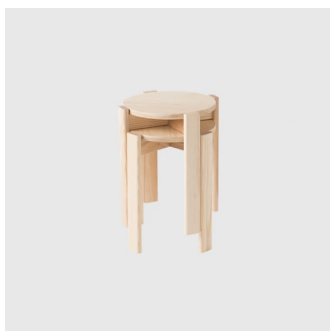

Simon Says Low

Doweljones

DESIGN DALE HARDIMAN & ADAM LYNCH
DOWEL JONES, AUSTRALIA

Simon Says is a solid timber stackable stool. Stacking 4 high, Simon Says can be used for a multitude of purposes.

LEADTIME

DIMENSIONS

1190045
390 dia H 450 | SH 450 (mm)

MATERIALS

Construction: Made of wood to selected finish, with 2 pack clear polish

COLLECTION

Simon Says High
STOOL
DOWEL JONES

Simon Says Low
STOOL
DOWEL JONES

Simon Says Pill
SIDE/COFFEE TABLE
DOWEL JONES

Simon Says Rectangle
MEETING/DINING TABLE
DOWEL JONES

Simon Says Round
MEETING/DINING TABLE
DOWEL JONES

Simon Says Round
SIDE/COFFEE TABLE
DOWEL JONES

SYDNEY
5/50 Stanley Street
Darlinghurst